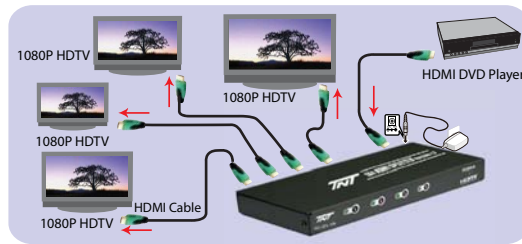

HDMI SPLITTER

- Distribute HD signals with zero loss to four HDMI Displays
- Maintain 720i, 720p, 1080i, and 1080p resolutions
- Maintain highest HDMI digital audio signal
- Display multiple devices simultaneously
- HDCP and HDMI V1.3 Compliant
- Install within seconds

PART NUMBER	DESCRIPTION	1-4	5-9	10+
R01-SPL-102	HDMI 1 to 2 Splitter	\$59.20	57.35	55.50
R01-SPL-104	HDMI 1 to 4 Splitter	113.60	110.05	106.50

HDMI EQUALIZER/EXTENDER

The HDMI Extender automatically adjusts and compensates for cable attenuation up to 40dB. In addition, it can be powered directly from the cable without an external power supply up to 150 feet which is ideal for long distance application.

R01-EQL-MF-01-B

HDMI CONVERTER

- Easily switch between Y-Pb-Pr + Stereo Audio to HDTV
- Support HDTV resolution up to 1080i
- HDCP Compliant
- Install in seconds
- Allow to connect DVD etc. with component output to a HDMI display