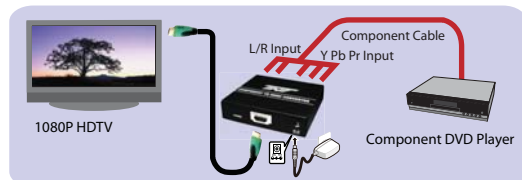

HDMI CABLES

HDMI TO HDMI CABLE 1.4 VERSION

PART NUMBER	LENGTH	1-24	25-49	50+
E104-HDMI-HDMI-03	3 ft	$8.54	8.15	7.57
E104-HDMI-HDMI-06	6 ft	12.32	11.76	10.92
E104-HDMI-HDMI-10	10 ft	16.19	15.46	14.35
E104-HDMI-HDMI-15	15 ft	23.67	22.60	20.98

HDMI TO HDMI CABLE 1.4 VERSION, RIGHT ANGLE

PART NUMBER	LENGTH	1-24	25-49	50+
E104-HDMI-LL-03	3 ft	$9.42	9.00	8.35
E104-HDMI-LL-06	6 ft	13.20	12.62	11.70
E104-HDMI-LL-10	10 ft	17.07	16.33	15.13
E104-HDMI-LL-15	15 ft	24.55	23.48	21.76

HDMI TO HDMI CABLE 1.3 VERSION

PART NUMBER	LENGTH	1-24	25-49	50+
E103-HDMI-HDMI-03	3 ft	$7.13	6.82	6.32
E103-HDMI-HDMI-06	6 ft	9.59	9.17	8.50
E103-HDMI-HDMI-10	10 ft	12.67	12.12	11.23
E103-HDMI-HDMI-15	15 ft	16.54	15.82	14.66
E103-HDMI-HDMI-25	25 ft	24.20	23.14	21.45

HDMI TO HDMI CABLE 1.3 VERSION (24 AWG)

PART NUMBER	LENGTH	1-24	25-49	50+
E103-HDMI-100-24	100 ft	$125.14	119.66	110.92
E103-HDMI-125-24	125 ft	154.70	147.94	137.12
E103-HDMI-150-24	150 ft	184.54	176.46	163.57

HDMI TO HDMI CABLE 1.3 VERSION, RIGHT ANGLE

PART NUMBER	LENGTH	1-24	25-49	50+
E103-HDMI-LL-03	3 ft	$8.01	7.66	7.10
E103-HDMI-LL-06	6 ft	10.47	10.01	9.28
E103-HDMI-LL-10	10 ft	13.55	12.96	12.01
E103-HDMI-LL-15	15 ft	25.08	23.98	22.23

HDMI TO HDMI CABLE 1.3 VERSION, FLAT

PART NUMBER	LENGTH	1-24	25-49	50+
E103-HDMI-03-FL	3 ft	$7.13	6.82	6.32
E103-HDMI-06-FL	6 ft	9.59	9.17	8.50
E103-HDMI-10-FL	10 ft	12.67	12.12	11.23
E103-HDMI-15-FL	15 ft	16.54	15.82	14.66

MINI HDMI TO MINI HDMI CABLE 1.3 VERSION

PART NUMBER	LENGTH	1-24	25-49	50+
E103-MHDMI-MHDMI-03	3 ft	$10.74	10.27	9.52
E103-MHDMI-MHDMI-06	6 ft	13.20	12.62	11.70
E103-MHDMI-MHDMI-10	10 ft	17.51	16.75	15.52
E103-MHDMI-MHDMI-15	15 ft	20.68	19.78	18.33

MINI HDMI TO HDMI CABLE 1.3 VERSION

PART NUMBER	LENGTH	1-24	25-49	50+
E103-MHDMI-HDMI-03	3 ft	$9.33	8.92	8.27
E103-MHDMI-HDMI-06	6 ft	11.79	11.28	10.45
E103-MHDMI-HDMI-10	10 ft	16.02	15.32	14.20
E103-MHDMI-HDMI-15	15 ft	19.36	18.51	17.16

HDMI TO HDMI CABLE 1.3 VERSION, SWIVEL

PART NUMBER	LENGTH	1-24	25-49	50+
E103-HDMI-03-SW	3 ft	$7.48	7.15	6.63
E103-HDMI-06-SW	6 ft	10.12	9.68	8.97
E103-HDMI-10-SW	10 ft	13.38	12.79	11.86
E103-HDMI-15-SW	15 ft	17.42	16.66	15.44

HDMI TO DVI CABLE 1.3 VERSION

PART NUMBER	LENGTH	1-24	25-49	50+
E103-HDMI-DVI-03	3 ft	$16.02	15.32	14.20
E103-HDMI-DVI-06	6 ft	18.48	17.67	16.38
E103-HDMI-DVI-10	10 ft	21.12	20.20	18.72
E103-HDMI-DVI-15	15 ft	25.52	24.40	22.62