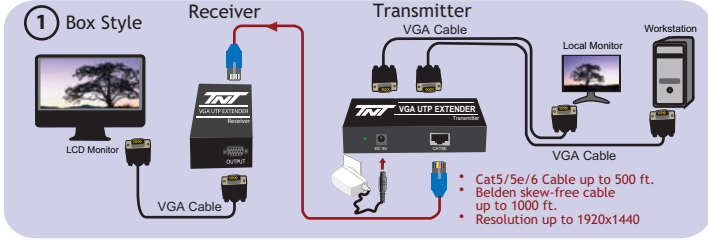

VGA UTP EXTENDER (BOX STYLE AND WALL PLATE STYLE)

- Extend VGA signal up to 500 ft. using only ONE inexpensive Cat5/5e/6 cable or 1000 ft. using Belden Skew-Free Cable.
- Support resolution up to 1920x1440.
- Works with monitors, projectors, HDTV and flat panels.
- Transmitter modules has loop-thru port for local monitor.

Metal Wall Plate Style Set (R02-EXT-FP)

Box Style Set (R02-EXT-C5E)

SOLD AS SET (Transmitter & Receiver)

PART NUMBER	DESCRIPTION	1-4	5-9	10+
R02-EXT-C5E	VGA UTP Extender - Box Style	\$104.00	100.75	97.50
R02-EXT-FP	VGA UTP Extender - Wall Plate Style	99.20	96.10	93.00

RACK MOUNTABLE, CASCADABLE VGA UTP EXTENDED 1X4 SPLITTER

- Connect computers with VGA graphics up to 13 VGA compatible monitors or projectors in 1U 19" panel.
- Connect splitter and monitor by using regular Cat5/5e/6 cable.
- Maintain highest video resolution up to 1920x1440.
- 19" 1U panel mountable designed enclosure - easy to manage signal distribution thru UTP structure cabling system.
- Allow to use VGA cable directly cascade to next splitter without lost VGA signal.

VGA UTP EXTENDER DAISY CHAINABLE WITH TRANSCEIVER

- Extend VGA signal using ONE UTP Cable.
- High resolution up to 1920 x 1440 @60 Hz.
- Distance up to 500 ft. apart each chain.
- Work with monitors, projectors, HDTV, and flat panels.
- Transceiver built-in daisy chain function.