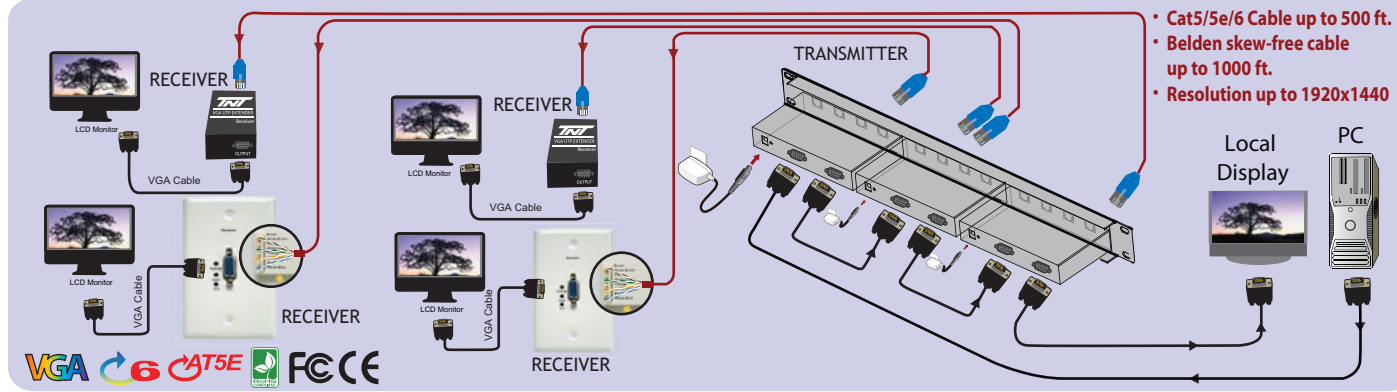

VGA UTP EXTENDER (BOX STYLE AND WALL PLATE STYLE)

- Extend VGA signal up to 500 ft. using only ONE inexpensive Cat5/5e/6 cable or 1000 ft. using Belden Skew-Free Cable.
- Support resolution up to 1920x1440.
- Works with monitors, projectors, HDTV and flat panels.
- Transmitter modules has loop-thru port for local monitor.

SOLD AS INDIVIDUAL UNIT

PART NUMBER	DESCRIPTION	1-4	5-9	10+
R02-EXT-C5E-RMT	VGA UTP Extender, Box Style, Receiver	\$60.00	58.13	56.25
R02-EXT-C5E-TX	VGA UTP Extender, Box Style, Transmitter	51.20	49.60	48.00
R02-EXT-TX-FP	VGA UTP Extender, Wallplate, Transmitter	49.60	48.05	46.50
R02-EXT-RX-FP	VGA UTP Extender, Wallplate, Receiver	55.20	53.48	51.75

RACK MOUNTABLE, CASCADABLE VGA UTP EXTENDED 1X4 SPLITTER

- Connect computers with VGA graphics up to 13 VGA compatible monitors or projectors in 1U 19" panel.
- Connect splitter and monitor by using regular Cat5/5e/6 cable.
- Maintain highest video resolution up to 1920x1440.
- 19" 1U panel mountable designed enclosure - easy to manage signal distribution thru UTP structure cabling system.
- Allow to use VGA cable directly cascade to next splitter without lost VGA signal.

VGA UTP EXTENDER DAISY CHAINABLE WITH TRANSCEIVER

- Extend VGA signal using ONE UTP Cable.
- High resolution up to 1920 x 1440 @60 Hz.
- Distance up to 500 ft. apart each chain.
- Work with monitors, projectors, HDTV, and flat panels.
- Transceiver built-in daisy chain function.