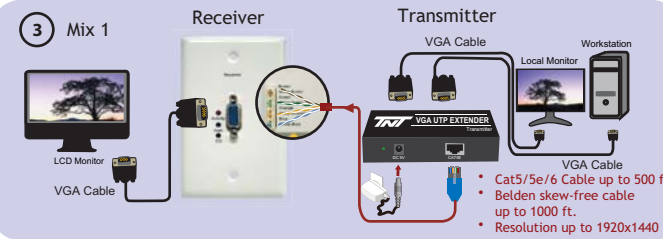

VGA UTP EXTENDER (BOX STYLE AND WALL PLATE STYLE)

- Extend VGA signal up to 500 ft. using only ONE inexpensive Cat5/5e/6 cable or 1000 ft. using Belden Skew-Free Cable.
- Support resolution up to 1920x1440.
- Works with monitors, projectors, HDTV and flat panels.
- Transmitter modules has loop-thru port for local monitor.

Metal Wall Plate Style Set (R02-EXT-FP)

Box Style Set (R02-EXT-C5E)

SOLD AS SET (Transmitter & Receiver)

PART NUMBER	DESCRIPTION	1-4	5-9	10+
R02-EXT-C5E	VGA UTP Extender - Box Style	\$104.00	100.75	97.50
R02-EXT-FP	VGA UTP Extender - Wall Plate Style	99.20	96.10	93.00

RACK MOUNTABLE, CASCADABLE VGA UTP EXTENDED 1X4 SPLITTER

- Connect computers with VGA graphics up to 13 VGA compatible monitors or projectors in 1U 19" panel.
- Connect splitter and monitor by using regular Cat5/5e/6 cable.
- Maintain highest video resolution up to 1920x1440.
- 19" 1U panel mountable designed enclosure - easy to manage signal distribution thru UTP structure cabling system.
- Allow to use VGA cable directly cascade to next splitter without lost VGA signal.

VGA UTP EXTENDER DAISY CHAINABLE WITH TRANSCEIVER

- Extend VGA signal using ONE UTP Cable.
- High resolution up to 1920 x 1440 @60 Hz.
- Distance up to 500 ft. apart each chain.
- Work with monitors, projectors, HDTV, and flat panels.
- Transceiver built-in daisy chain function.