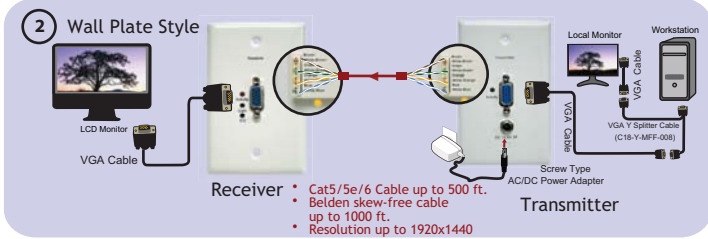

VGA UTP EXTENDER (BOX STYLE AND WALL PLATE STYLE)

- Extend VGA signal up to 500 ft. using only ONE inexpensive Cat5/5e/6 cable or 1000 ft. using Belden Skew-Free Cable.
- Support resolution up to 1920x1440.
- Works with monitors, projectors, HDTV and flat panels.
- Transmitter modules has loop-thru port for local monitor.

Metal Wall Plate Style Set (R02-EXT-FP)

Box Style Set (R02-EXT-C5E)

SOLD AS SET (Transmitter & Receiver)

PART NUMBER	DESCRIPTION	1-4	5-9	10+
R02-EXT-C5E	VGA UTP Extender - Box Style	\$104.00	100.75	97.50
R02-EXT-FP	VGA UTP Extender - Wall Plate Style	99.20	96.10	93.00

RACK MOUNTABLE, CASCADABLE VGA UTP EXTENDED 1X4 SPLITTER

- Connect computers with VGA graphics up to 13 VGA compatible monitors or projectors in 1U 19" panel.
- Connect splitter and monitor by using regular Cat5/5e/6 cable.
- Maintain highest video resolution up to 1920x1440.
- 19" 1U panel mountable designed enclosure - easy to manage signal distribution thru UTP structure cabling system.
- Allow to use VGA cable directly cascade to next splitter without lost VGA signal.

VGA UTP EXTENDER DAISY CHAINABLE WITH TRANSCEIVER

- Extend VGA signal using ONE UTP Cable.
- High resolution up to 1920 x 1440 @60 Hz.
- Distance up to 500 ft. apart each chain.
- Work with monitors, projectors, HDTV, and flat panels.
- Transceiver built-in daisy chain function.