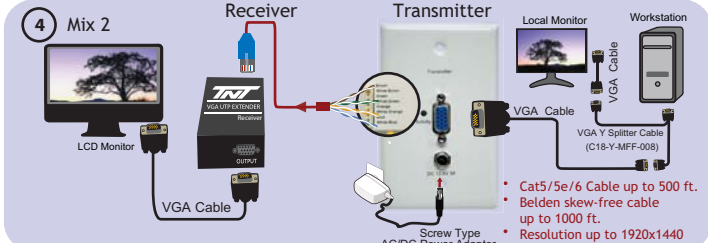

VGA UTP EXTENDER (BOX STYLE AND WALL PLATE STYLE)

- Extend VGA signal up to 500 ft. using only ONE inexpensive Cat5/5e/6 cable or 1000 ft. using Belden Skew-Free Cable.
- Support resolution up to 1920x1440.
- Works with monitors, projectors, HDTV and flat panels.
- Transmitter modules has loop-thru port for local monitor.

Metal Wall Plate Style Set (R02-EXT-FP)

Box Style Set (R02-EXT-C5E)

SOLD AS SET (Transmitter & Receiver)

PART NUMBER	DESCRIPTION	1-4	5-9	10+
R02-EXT-C5E	VGA UTP Extender - Box Style	\$104.00	100.75	97.50
R02-EXT-FP	VGA UTP Extender - Wall Plate Style	99.20	96.10	93.00

RACK MOUNTABLE, CASCADABLE VGA UTP EXTENDED 1X4 SPLITTER

- Connect computers with VGA graphics up to 13 VGA compatible monitors or projectors in 1U 19" panel.
- Connect splitter and monitor by using regular Cat5/5e/6 cable.
- Maintain highest video resolution up to 1920x1440.
- 19" 1U panel mountable designed enclosure - easy to manage signal distribution thru UTP structure cabling system.
- Allow to use VGA cable directly cascade to next splitter without lost VGA signal.

VGA UTP EXTENDER DAISY CHAINABLE WITH TRANSCEIVER

- Extend VGA signal using ONE UTP Cable.
- High resolution up to 1920 x 1440 @60 Hz.
- Distance up to 500 ft. apart each chain.
- Work with monitors, projectors, HDTV, and flat panels.
- Transceiver built-in daisy chain function.