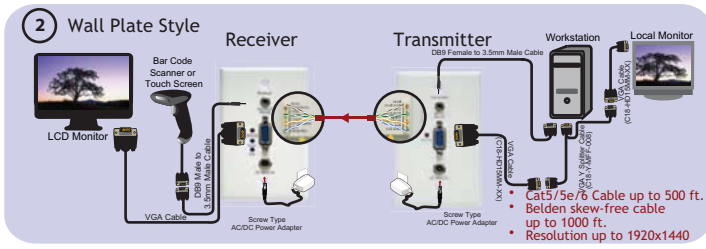

VGA + RS-232 UTP EXTENDER

VGA + RS-232 UTP EXTENDER (BOX STYLE AND WALL PLATE STYLE)

- Extend VGA + RS232 signal using ONE UTP Cable.
- High resolution up to 1920x1440 @60 Hz.
- Distance up to 500 ft. apart or 1000 ft. using Belden Skew-Free cable.
- Work with monitors, projectors, HDTV, and flat panels.
- RS232 works with scanner and touch screen control.

Metal Wall Plate Style Set (R02-EXT-RS-FP)

Box Style Set (R02-EXT-C5E-RS)

SOLD AS SET (Transmitter & Receiver)

PART NUMBER	DESCRIPTION	1-4	5-9	10+
R02-EXT-C5E-RS	VGA+RS-232 UTP Extender - Box Style	\$126.40	122.45	118.50
R02-EXT-RS-FP	VGA+RS-232 UTP Extender - Wall Plate Style	121.60	117.80	114.00

VGA OVER 4 FIBER EXTENDER

VGA FIBER EXTENDER

- Support highest resolution of 1600x1200@60Hz up to 500 meters (1,640 feet) using 2 pairs of DLC or 4LC 50/125 Multi-Mode Fiber Patch Cords.
- Transmitter's image adjustment in horizontal and vertical way, adjustment of image's sampling clock phase and frequency, adjustment of image's brightness and contrast, adjustment and preservation of all adjustment parameter in all kinds of resolutions.
- Support EDID read of display device and keeps in the system.
- Support the signal input indicates
- Support the optic output indicates
- The input supports the window, easy to use

SOLD AS SET (Transmitter & Receiver)

PART NUMBER	DESCRIPTION	1-4	5-9	10+
R02-EXT-4FB	VGA Fiber Extender	CALL FOR PRICE		

VGA IN, VGA OUT SPLITTER

VGA SPLITTER

- Connect computers with VGA graphics up to 4 VGA (depend on the unit) compatible monitors or projectors.
- Allow up to 4 VGA display monitors to be connected at the same time to the same video source.
- Simultaneously display at local and remote locations.
- Maintain highest video resolution up to 1920x1200
- Install in seconds
- VGA Amplifier Bandwidth: 250 MHz.