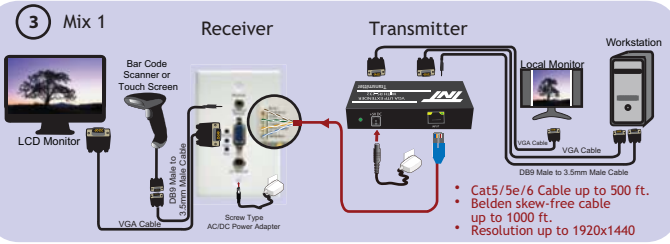

VGA + RS-232 UTP EXTENDER

VGA + RS-232 UTP EXTENDER (BOX STYLE AND WALL PLATE STYLE)

- Extend VGA + RS232 signal using ONE UTP Cable.
- High resolution up to 1920x1440 @60 Hz.
- Distance up to 500 ft. apart or 1000 ft. using Belden Skew-Free cable.
- Work with monitors, projectors, HDTV, and flat panels.
- RS232 works with scanner and touch screen control.

Metal Wall Plate Style Set (R02-EXT-RS-FP)

Box Style Set (R02-EXT-C5E-RS)

SOLD AS SET (Transmitter & Receiver)

PART NUMBER	DESCRIPTION	1-4	5-9	10+
R02-EXT-C5E-RS	VGA+RS-232 UTP Extender - Box Style	\$126.40	122.45	118.50
R02-EXT-RS-FP	VGA+RS-232 UTP Extender - Wall Plate Style	121.60	117.80	114.00

VGA OVER 4 FIBER EXTENDER

VGA FIBER EXTENDER

- Support highest resolution of 1600x1200@60Hz up to 500 meters (1,640 feet) using 2 pairs of DLC or 4LC 50/125 Multi-Mode Fiber Patch Cords.
- Transmitter's image adjustment in horizontal and vertical way, adjustment of image's sampling clock phase and frequency, adjustment of image's brightness and contrast, adjustment and preservation of all adjustment parameter in all kinds of resolutions.
- Support EDID read of display device and keeps in the system.
- Support the signal input indicates
- Support the optic output indicates
- The input supports the window, easy to use

SOLD AS SET (Transmitter & Receiver)

PART NUMBER	DESCRIPTION	1-4	5-9	10+
R02-EXT-4FB	VGA Fiber Extender	CALL FOR PRICE		

VGA IN, VGA OUT SPLITTER

VGA SPLITTER

- Connect computers with VGA graphics up to 4 VGA (depend on the unit) compatible monitors or projectors.
- Allow up to 4 VGA display monitors to be connected at the same time to the same video source.
- Simultaneously display at local and remote locations.
- Maintain highest video resolution up to 1920x1200
- Install in seconds
- VGA Amplifier Bandwidth: 250 MHz.