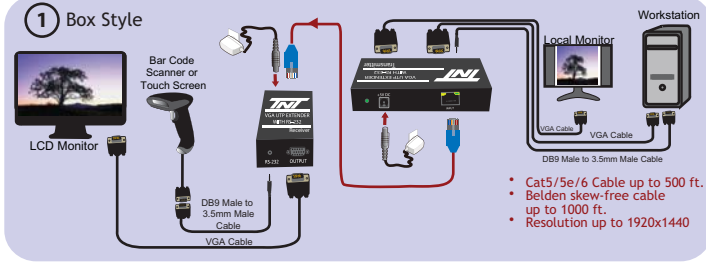

VGA + RS-232 UTP EXTENDER

VGA + RS-232 UTP EXTENDER (BOX STYLE AND WALL PLATE STYLE)

- Extend VGA + RS232 signal using ONE UTP Cable.
- High resolution up to 1920x1440 @60 Hz.
- Distance up to 500 ft. apart or 1000 ft. using Belden Skew-Free cable.
- Work with monitors, projectors, HDTV, and flat panels.
- RS232 works with scanner and touch screen control.

Metal Wall Plate Style Set (R02-EXT-RS-FP)

Box Style Set (R02-EXT-C5E-RS)

SOLD AS SET (Transmitter & Receiver)

PART NUMBER	DESCRIPTION	1-4	5-9	10+
R02-EXT-C5E-RS	VGA+RS-232 UTP Extender - Box Style	\$126.40	122.45	118.50
R02-EXT-RS-FP	VGA+RS-232 UTP Extender - Wall Plate Style	121.60	117.80	114.00

VGA OVER 4 FIBER EXTENDER

VGA FIBER EXTENDER

- Support highest resolution of 1600x1200@60Hz up to 500 meters (1,640 feet) using 2 pairs of DLC or 4LC 50/125 Multi-Mode Fiber Patch Cords.
- Transmitter's image adjustment in horizontal and vertical way, adjustment of image's sampling clock phase and frequency, adjustment of image's brightness and contrast, adjustment and preservation of all adjustment parameter in all kinds of resolutions.
- Support EDID read of display device and keeps in the system.
- Support the signal input indicates
- Support the optic output indicates
- The input supports the window, easy to use

SOLD AS SET (Transmitter & Receiver)

PART NUMBER	DESCRIPTION	1-4	5-9	10+
R02-EXT-4FB	VGA Fiber Extender	CALL FOR PRICE		

VGA IN, VGA OUT SPLITTER

VGA SPLITTER

- Connect computers with VGA graphics up to 4 VGA (depend on the unit) compatible monitors or projectors.
- Allow up to 4 VGA display monitors to be connected at the same time to the same video source.
- Simultaneously display at local and remote locations.
- Maintain highest video resolution up to 1920x1200
- Install in seconds
- VGA Amplifier Bandwidth: 250 MHz.