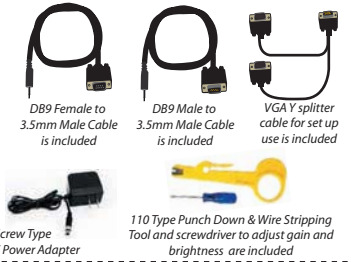

VGA + RS-232 UTP EXTENDER

VGA + RS-232 UTP EXTENDER (BOX STYLE AND WALL PLATE STYLE)

- Extend VGA + RS232 signal using ONE UTP Cable.
- High resolution up to 1920x1440 @60 Hz.
- Distance up to 500 ft. apart or 1000 ft. using Belden Skew-Free cable.
- Work with monitors, projectors, HDTV, and flat panels.
- RS232 works with scanner and touch screen control.

Metal Wall Plate Style Set (R02-EXT-RS-FP)

Box Style Set (R02-EXT-C5E-RS)

SOLD AS SET (Transmitter & Receiver)

PART NUMBER	DESCRIPTION	1-4	5-9	10+
R02-EXT-C5E-RS	VGA+RS-232 UTP Extender - Box Style	\$126.40	122.45	118.50
R02-EXT-RS-FP	VGA+RS-232 UTP Extender - Wall Plate Style	121.60	117.80	114.00

VGA OVER 4 FIBER EXTENDER

VGA FIBER EXTENDER

- Support highest resolution of 1600x1200@60Hz up to 500 meters (1,640 feet) using 2 pairs of DLC or 4LC 50/125 Multi-Mode Fiber Patch Cords.
- Transmitter's image adjustment in horizontal and vertical way, adjustment of image's sampling clock phase and frequency, adjustment of image's brightness and contrast, adjustment and preservation of all adjustment parameter in all kinds of resolutions.
- Support EDID read of display device and keeps in the system.
- Support the signal input indicates
- Support the optic output indicates
- The input supports the window, easy to use

SOLD AS SET (Transmitter & Receiver)

PART NUMBER	DESCRIPTION	1-4	5-9	10+
R02-EXT-4FB	VGA Fiber Extender	CALL FOR PRICE		

VGA IN, VGA OUT SPLITTER

VGA SPLITTER

- Connect computers with VGA graphics up to 4 VGA (depend on the unit) compatible monitors or projectors.
- Allow up to 4 VGA display monitors to be connected at the same time to the same video source.
- Simultaneously display at local and remote locations.
- Maintain highest video resolution up to 1920x1200
- Install in seconds
- VGA Amplifier Bandwidth: 250 MHz.