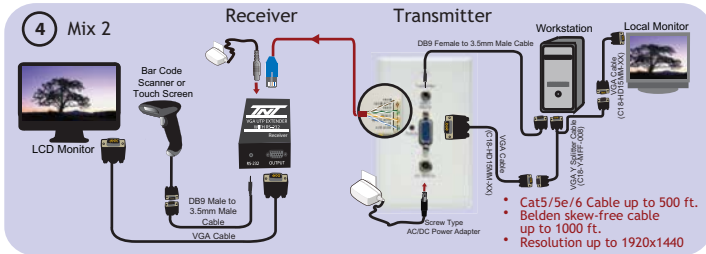

VGA + RS-232 UTP EXTENDER

VGA + RS-232 UTP EXTENDER (BOX STYLE AND WALL PLATE STYLE)

- Extend VGA + RS232 signal using ONE UTP Cable.
- High resolution up to 1920x1440 @60 Hz.
- Distance up to 500 ft. apart or 1000 ft. using Belden Skew-Free cable.
- Work with monitors, projectors, HDTV, and flat panels.
- RS232 works with scanner and touch screen control.

Metal Wall Plate Style Set (R02-EXT-RS-FP)

Box Style Set (R02-EXT-C5E-RS)

SOLD AS SET (Transmitter & Receiver)

PART NUMBER	DESCRIPTION	1-4	5-9	10+
R02-EXT-C5E-RS	VGA+RS-232 UTP Extender - Box Style	\$126.40	122.45	118.50
R02-EXT-RS-FP	VGA+RS-232 UTP Extender - Wall Plate Style	121.60	117.80	114.00

VGA OVER 4 FIBER EXTENDER

VGA FIBER EXTENDER

- Support highest resolution of 1600x1200@60Hz up to 500 meters (1,640 feet) using 2 pairs of DLC or 4LC 50/125 Multi-Mode Fiber Patch Cords.
- Transmitter's image adjustment in horizontal and vertical way, adjustment of image's sampling clock phase and frequency, adjustment of image's brightness and contrast, adjustment and preservation of all adjustment parameter in all kinds of resolutions.
- Support EDID read of display device and keeps in the system.
- Support the signal input indicates
- Support the optic output indicates
- The input supports the window, easy to use

SOLD AS SET (Transmitter & Receiver)

PART NUMBER	DESCRIPTION	1-4	5-9	10+
R02-EXT-4FB	VGA Fiber Extender	CALL FOR PRICE		

VGA IN, VGA OUT SPLITTER

VGA SPLITTER

- Connect computers with VGA graphics up to 4 VGA (depend on the unit) compatible monitors or projectors.
- Allow up to 4 VGA display monitors to be connected at the same time to the same video source.
- Simultaneously display at local and remote locations.
- Maintain highest video resolution up to 1920x1200
- Install in seconds
- VGA Amplifier Bandwidth: 250 MHz.