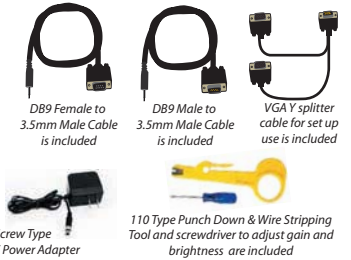

VGA + RS-232 UTP EXTENDER

VGA + RS-232 UTP EXTENDER (BOX STYLE AND WALL PLATE STYLE)

- Extend VGA + RS232 signal using ONE UTP Cable.
- High resolution up to 1920x1440 @60 Hz.
- Distance up to 500 ft. apart or 1000 ft. using Belden Skew-Free cable.
- Work with monitors, projectors, HDTV, and flat panels.
- RS232 works with scanner and touch screen control.

Metal Wall Plate Style Set (R02-EXT-RS-FP)

Box Style Set (R02-EXT-C5E-RS)

SOLD AS SET (Transmitter & Receiver)

PART NUMBER	DESCRIPTION	1-4	5-9	10+
R02-EXT-C5E-RS	VGA+RS-232 UTP Extender - Box Style	\$126.40	122.45	118.50
R02-EXT-RS-FP	VGA+RS-232 UTP Extender - Wall Plate Style	121.60	117.80	114.00

VGA OVER 4 FIBER EXTENDER

VGA FIBER EXTENDER

- Support highest resolution of 1600x1200@60Hz up to 500 meters (1,640 feet) using 2 pairs of DLC or 4LC 50/125 Multi-Mode Fiber Patch Cords.
- Transmitter's image adjustment in horizontal and vertical way, adjustment of image's sampling clock phase and frequency, adjustment of image's brightness and contrast, adjustment and preservation of all adjustment parameter in all kinds of resolutions.
- Support EDID read of display device and keeps in the system.
- Support the signal input indicates
- Support the optic output indicates
- The input supports the window, easy to use

SOLD AS SET (Transmitter & Receiver)

PART NUMBER	DESCRIPTION	1-4	5-9	10+
R02-EXT-4FB	VGA Fiber Extender	CALL FOR PRICE		

VGA IN, VGA OUT SPLITTER

VGA SPLITTER

- Connect computers with VGA graphics up to 4 VGA (depend on the unit) compatible monitors or projectors.
- Allow up to 4 VGA display monitors to be connected at the same time to the same video source.
- Simultaneously display at local and remote locations.
- Maintain highest video resolution up to 1920x1200
- Install in seconds
- VGA Amplifier Bandwidth: 250 MHz.