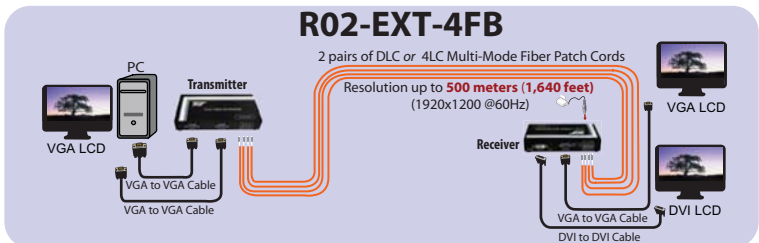

VGA + RS-232 UTP EXTENDER

VGA + RS-232 UTP EXTENDER (BOX STYLE AND WALL PLATE STYLE)

- Extend VGA + RS232 signal using ONE UTP Cable.
- High resolution up to 1920x1440 @60 Hz.
- Distance up to 500 ft. apart or 1000 ft. using Belden Skew-Free cable.
- Work with monitors, projectors, HDTV, and flat panels.
- RS232 works with scanner and touch screen control.

VGA OVER 4 FIBER EXTENDER

VGA FIBER EXTENDER

- Support highest resolution of 1600x1200@60Hz up to 500 meters (1,640 feet) using 2 pairs of DLC or 4LC 50/125 Multi-Mode Fiber Patch Cords.
- Transmitter's image adjustment in horizontal and vertical way, adjustment of image's sampling clock phase and frequency, adjustment of image's brightness and contrast, adjustment and preservation of all adjustment parameter in all kinds of resolutions.
- Support EDID read of display device and keeps in the system.
- Support the signal input indicates
- Support the optic output indicates
- The input supports the window, easy to use

SOLD AS SET (Transmitter & Receiver)

PART NUMBER	DESCRIPTION	1-4	5-9	10+
R02-EXT-4FB	VGA Fiber Extender	CALL FOR PRICE		

VGA IN, VGA OUT SPLITTER

VGA SPLITTER

- Connect computers with VGA graphics up to 4 VGA (depend on the unit) compatible monitors or projectors.
- Allow up to 4 VGA display monitors to be connected at the same time to the same video source.
- Simultaneously display at local and remote locations.
- Maintain highest video resolution up to 1920x1200
- Install in seconds
- VGA Amplifier Bandwidth: 250 MHz.

PART NUMBER	DESCRIPTION	1-4	5-9	10+
R02-SPL-102	1 VGA In, 2 VGA Out Splitter	\$41.60	40.30	39.00
R02-SPL-104	1 VGA In, 4 VGA Out Splitter	44.80	43.40	42.00