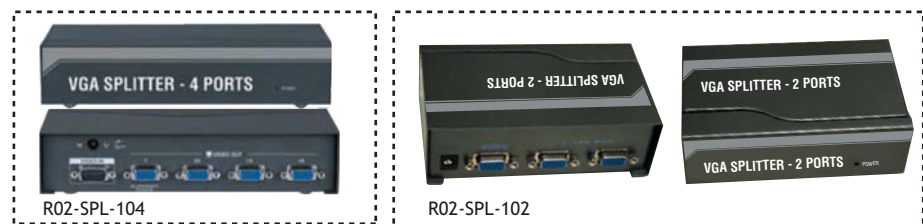

VGA OVER 4 FIBER EXTENDER

VGA FIBER EXTENDER

- Support highest resolution of 1600x1200@60Hz up to 500 meters (1,640 feet) using 2 pairs of DLC or 4LC 50/125 Multi-Mode Fiber Patch Cords.
- Transmitter's image adjustment in horizontal and vertical way, adjustment of image's sampling clock phase and frequency, adjustment of image's brightness and contrast, adjustment and preservation of all adjustment parameter in all kinds of resolutions.
- Support EDID read of display device and keeps in the system.
- Support the signal input indicates
- Support the optic output indicates
- The input supports the window, easy to use

SOLD AS SET (Transmitter & Receiver)

PART NUMBER	DESCRIPTION	1-4	5-9	10+
R02-EXT-4FB	VGA Fiber Extender	CALL FOR PRICE		

VGA IN, VGA OUT SPLITTER

VGA SPLITTER

- Connect computers with VGA graphics up to 4 VGA (depend on the unit) compatible monitors or projectors.
- Allow up to 4 VGA display monitors to be connected at the same time to the same video source.
- Simultaneously display at local and remote locations.
- Maintain highest video resolution up to 1920x1200
- Install in seconds
- VGA Amplifier Bandwidth: 250 MHz.

PART NUMBER	DESCRIPTION	1-4	5-9	10+
R02-SPL-102	1 VGA In, 2 VGA Out Splitter	\$41.60	40.30	39.00
R02-SPL-104	1 VGA In, 4 VGA Out Splitter	44.80	43.40	42.00