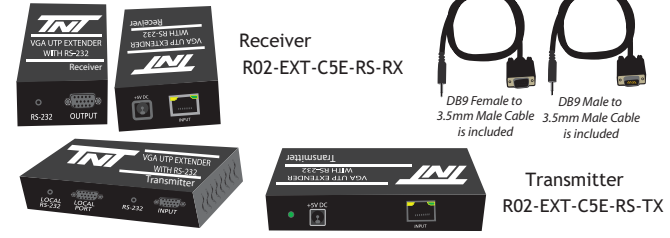

VGA + RS-232 UTP EXTENDER

VGA + RS-232 UTP EXTENDER (BOX STYLE AND WALL PLATE STYLE)

- Extend VGA + RS232 signal using ONE UTP Cable.
- High resolution up to 1920x1440 @60 Hz.
- Distance up to 500 ft. apart or 1000 ft. using Belden Skew-Free cable.
- Work with monitors, projectors, HDTV, and flat panels.
- RS232 works with scanner and touch screen control.

Metal Wall Plate Style Set (R02-EXT-RS-FP)

Box Style Set (R02-EXT-C5E-RS)

SOLD AS SET (Transmitter & Receiver)

PART NUMBER	DESCRIPTION	1-4	5-9	10+
R02-EXT-C5E-RS	VGA+RS-232 UTP Extender - Box Style	\$126.40	122.45	118.50
R02-EXT-RS-FP	VGA+RS-232 UTP Extender - Wall Plate Style	121.60	117.80	114.00

SOLD AS INDIVIDUAL UNIT

PART NUMBER	DESCRIPTION	1-4	5-9	10+
R02-EXT-C5E-RS-RX	VGA+RS232 Extender, Box, Receiver	\$73.60	71.30	69.00
R02-EXT-C5E-RS-TX	VGA+RS232 Extender, Box, Transmitter	62.40	60.45	58.50
R02-EXT-RS-TX-FP	VGA+RS232 Extender, Wallplate, Transmitter	62.40	60.45	58.50
R02-EXT-RS-RX-FP	VGA+RS232 Extender, Wallplate, Receiver	68.80	66.65	64.50

VGA OVER 4 FIBER EXTENDER

VGA FIBER EXTENDER

- Support highest resolution of 1600x1200@60Hz up to 500 meters (1,640 feet) using 2 pairs of DLC or 4LC 50/125 Multi-Mode Fiber Patch Cords.
- Transmitter's image adjustment in horizontal and vertical way, adjustment of image's sampling clock phase and frequency, adjustment of image's brightness and contrast, adjustment and preservation of all adjustment parameter in all kinds of resolutions.
- Support EDID read of display device and keeps in the system.
- Support the signal input indicates
- Support the optic output indicates
- The input supports the window, easy to use