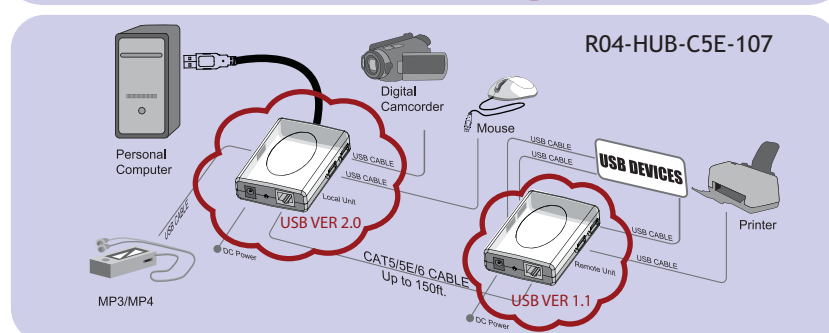

USB UTP EXTENDER (BOX STYLE AND WALL PLATE STYLE)

- Extends USB signal using regular CAT5/5e/6 cable up to 300 ft.
- Fully compliant with USB 1.1 specification
- Supports any full-speed or low-speed USB devices
- 100% compatible with USB hubs and other devices
- No software needed
- No power needed

USB UTP EXTENDER/HUB

- Extends USB signal using CAT5/5E/6 UTP Cable
- Connects USB devices to one computer
- Fully compliant with USB 1.1 specification
- Supports any full-speed or low-speed USB devices
- Built-in 4 ports Hubs
- No software needed

R04-HUB-C5E-104A

R04-HUB-C5E-104

R04-HUB-C5E-107

PART NUMBER	DESCRIPTION	1-4	5-9	10+
R04-HUB-C5E-104A	USB UTP Extender/Hub, 1 in 3 output on local unit, 1 output on remote unit	\$59.20	57.35	55.50
R04-HUB-C5E-104	USB UTP Extender/Hub, 1 in on local unit, 4 output on remote unit	59.20	57.35	55.50
R04-HUB-C5E-107	USB UTP Extender/Hub, 1 in 3 output on local unit, 4 output on remote unit	80.00	77.50	75.00