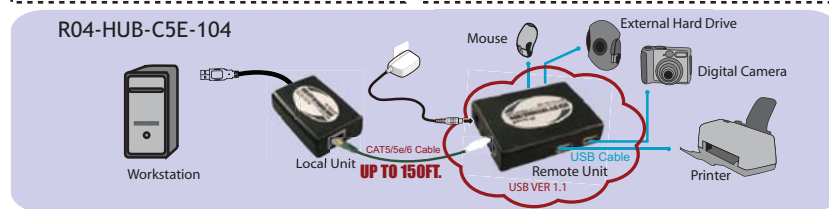

USB UTP EXTENDER/HUB

- Extends USB signal using CAT5/5E/6 UTP Cable
- Connects USB devices to one computer
- Fully compliant with USB 1.1 specification
- Supports any full-speed or low-speed USB devices
- Built-in 4 ports Hubs
- No software needed

R04-HUB-C5E-104A

R04-HUB-C5E-104

R04-HUB-C5E-107

PART NUMBER	DESCRIPTION	1-4	5-9	10+
R04-HUB-C5E-104A	USB UTP Extender/Hub, 1 in 3 output on local unit, 1 output on remote unit	\$59.20	57.35	55.50
R04-HUB-C5E-104	USB UTP Extender/Hub, 1 in on local unit, 4 output on remote unit	59.20	57.35	55.50
R04-HUB-C5E-107	USB UTP Extender/Hub, 1 in 3 output on local unit, 4 output on remote unit	80.00	77.50	75.00