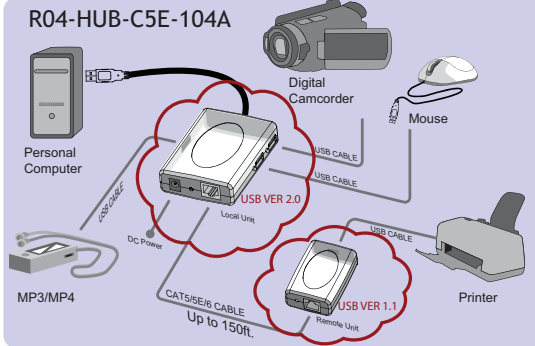

MINI DISPLAYPORT ADAPTER

MINI DISPLAYPORT MALE TO VGA FEMALE ADAPTER

PART NUMBER	LENGTH	1-24	25-49	50+
R06-MDPM-VGAF-006	6 Inches	$30.61	29.22	27.13

MINI DISPLAYPORT MALE TO HDMI FEMALE ADAPTER

PART NUMBER	LENGTH	1-24	25-49	50+
R06-MDPM-HDMIF-006	6 Inches	$16.21	15.47	14.37

MINI DISPLAYPORT MALE TO DVI FEMALE ADAPTER

PART NUMBER	LENGTH	1-24	25-49	50+
R06-MDPM-DVIF-006	6 Inches	$16.07	15.34	14.24

MINI DISPLAYPORT CABLE

MINI DISPLAYPORT MALE TO DISPLAYPORT MALE CABLE

PART NUMBER	LENGTH	1-24	25-49	50+
E12-MDPM-DPM-06	6 feet	$12.62	12.05	11.19
E12-MDPM-DPM-10	10 feet	15.38	14.68	13.63

MINI DISPLAYPORT MALE TO MINI DISPLAYPORT MALE CABLE

PART NUMBER	LENGTH	1-24	25-49	50+
E12-MDPM-MDPM-06	6 feet	$13.78	13.15	12.21
E12-MDPM-MDPM-10	10 feet	16.54	15.79	14.66

USB UTP EXTENDER

USB UTP EXTENDER (BOX STYLE AND WALL PLATE STYLE)

- Extends USB signal using regular CAT5/5e/6 cable up to 300 ft.
- Fully compliant with USB 1.1 specification
- Supports any full-speed or low-speed USB devices
- 100% compatible with USB hubs and other devices
- No software needed
- No power needed

USB UTP EXTENDER 110 TYPE FACEPLATE

USB UTP EXTENDER BOX STYLE

PART NUMBER	DESCRIPTION	1-4	5-9	10+
R04-EXT-C5E-FP	USB UTP Extender, 110 Type Wall Plate, 1 Set	$40.00	38.75	37.50
R04-EXT-C5E-P	USB UTP Extender, Box Style, 1 Set	40.00	38.75	37.50

USB UTP EXTENDER/HUB

- Extends USB signal using CAT5/5E/6 UTP Cable
- Connects USB devices to one computer
- Fully compliant with USB 1.1 specification
- Supports any full-speed or low-speed USB devices
- Built-in 4 ports Hubs
- No software needed