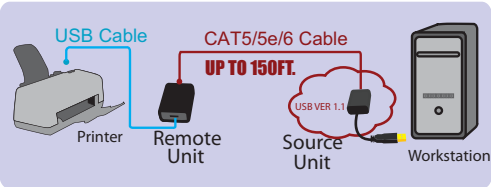

USB UTP EXTENDER (BOX STYLE AND WALL PLATE STYLE)

- Extends USB signal using regular CAT5/5e/6 cable up to 300 ft.
- Fully compliant with USB 1.1 specification
- Supports any full-speed or low-speed USB devices
- 100% compatible with USB hubs and other devices
- No software needed
- No power needed

USB UTP EXTENDER/HUB

- Extends USB signal using CAT5/5E/6 UTP Cable
- Connects USB devices to one computer
- Fully compliant with USB 1.1 specification
- Supports any full-speed or low-speed USB devices
- Built-in 4 ports Hubs
- No software needed