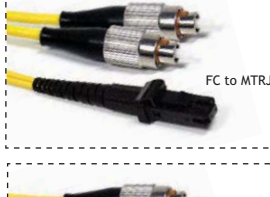

• Custom Length: \$22.00 + \$1.00/Meter

**FC to SC, DUPLEX, SINGLE-MODE**

ORDER CODE	LENGTH			
800-DFC-DSC-S-XX	XX = Length of Cable in Meter			

• Custom Length: \$20.00 + \$1.00/Meter

**MTRJ to LC, DUPLEX, SINGLE-MODE**

ORDER CODE	LENGTH			
800-MTRJ-LC-S-XX	XX = Length of Cable in Meter			

• Custom Length: \$25.00 + \$1.00/Meter

**FC to LC, DUPLEX, SINGLE-MODE**

ORDER CODE	LENGTH			
800-DFC-DLC-S-XX	XX = Length of Cable in Meter			

• Custom Length: \$22.00 + \$1.00/Meter

**MTRJ to MTRJ, DUPLEX, SINGLE-MODE**

ORDER CODE	LENGTH			
800-MTRJ-MTRJ-S-XX	XX = Length of Cable in Meter			

• Custom Length: \$23.00 + \$1.00/Meter

**FC to MTRJ, DUPLEX, SINGLE-MODE**