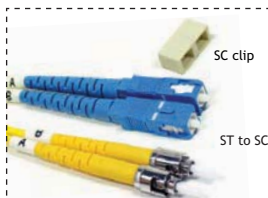

ST to SC, DUPLEX, SINGLE-MODE

ORDER CODE	LENGTH	1-24	25-49	50+
800-DST-DSC-S-1M	1 Meter	$19.89	18.98	17.63
800-DST-DSC-S-2M	2 Meters	20.77	19.82	18.41
800-DST-DSC-S-3M	3 Meters	21.65	20.66	19.19
800-DST-DSC-S-5M	5 Meters	23.41	22.34	20.75
800-DST-DSC-S-10M	10 Meters	27.81	26.54	24.65
800-DST-DSC-S-15M	15 Meters	32.21	30.74	28.55

• Custom Length: $20.00 + $1.00/Meter