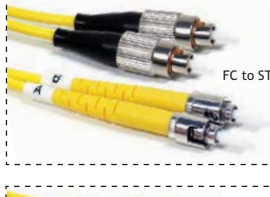

• Custom Length: \$20.00 + \$1.00/Meter

**LC to LC, DUPLEX, SINGLE-MODE**

ORDER CODE	LENGTH	1-24	25-49	50+
800-DLC-DLC-S-1M	1 Meter	\$25.52	24.36	22.62
800-DLC-DLC-S-2M	2 Meters	26.40	25.20	23.40
800-DLC-DLC-S-3M	3 Meters	27.28	26.04	24.18
800-DLC-DLC-S-5M	5 Meters	29.04	27.72	25.74
800-DLC-DLC-S-10M	10 Meters	33.44	31.92	29.64
800-DLC-DLC-S-15M	15 Meters	37.84	36.12	33.54

• Custom Length: \$25.00 + \$1.00/Meter

**MTRJ to ST, DUPLEX, SINGLE-MODE**

ORDER CODE	LENGTH			
800-MTRJ-ST-S-XX	XX = Length of Cable in Meter			

• Custom Length: \$22.00 + \$1.00/Meter

**FC to ST, DUPLEX, SINGLE-MODE**

ORDER CODE	LENGTH			
800-DFC-DST-S-XX	XX = Length of Cable in Meter			

• Custom Length: \$20.00 + \$1.00/Meter

**MTRJ to SC, DUPLEX, SINGLE-MODE**

ORDER CODE	LENGTH			
800-MTRJ-SC-S-XX	XX = Length of Cable in Meter			