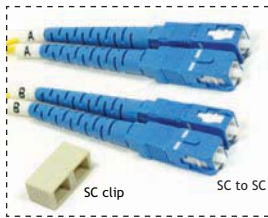

SC to SC, DUPLEX, SINGLE-MODE

ORDER CODE	LENGTH	1-24	25-49	50+
800-DSC-DSC-S-1M	1 Meter	$19.89	18.98	17.63
800-DSC-DSC-S-2M	2 Meters	20.77	19.82	18.41
800-DSC-DSC-S-3M	3 Meters	21.65	20.66	19.19
800-DSC-DSC-S-5M	5 Meters	23.41	22.34	20.75
800-DSC-DSC-S-10M	10 Meters	27.81	26.54	24.65
800-DSC-DSC-S-15M	15 Meters	32.21	30.74	28.55

• Custom Length: $20.00 + $1.00/Meter