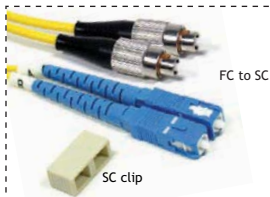

ORDER CODE	LENGTH			
800-DFC-DST-S-XX	XX = Length of Cable in Meter			

• Custom Length: \$20.00 + \$1.00/Meter

**MTRJ to SC, DUPLEX, SINGLE-MODE**

ORDER CODE	LENGTH			
800-MTRJ-SC-S-XX	XX = Length of Cable in Meter			

• Custom Length: \$22.00 + \$1.00/Meter

**FC to SC, DUPLEX, SINGLE-MODE**

ORDER CODE	LENGTH			
800-DFC-DSC-S-XX	XX = Length of Cable in Meter			

• Custom Length: \$20.00 + \$1.00/Meter

**MTRJ to LC, DUPLEX, SINGLE-MODE**