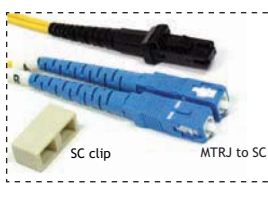

• Custom Length: \$20.00 + \$1.00/Meter

**LC to LC, DUPLEX, SINGLE-MODE**

ORDER CODE	LENGTH	1-24	25-49	50+
800-DLC-DLC-S-1M	1 Meter	\$25.52	24.36	22.62
800-DLC-DLC-S-2M	2 Meters	26.40	25.20	23.40
800-DLC-DLC-S-3M	3 Meters	27.28	26.04	24.18
800-DLC-DLC-S-5M	5 Meters	29.04	27.72	25.74
800-DLC-DLC-S-10M	10 Meters	33.44	31.92	29.64
800-DLC-DLC-S-15M	15 Meters	37.84	36.12	33.54

• Custom Length: \$25.00 + \$1.00/Meter

**MTRJ to ST, DUPLEX, SINGLE-MODE**

ORDER CODE	LENGTH			
800-MTRJ-ST-S-XX	XX = Length of Cable in Meter			

• Custom Length: \$22.00 + \$1.00/Meter

**FC to ST, DUPLEX, SINGLE-MODE**

ORDER CODE	LENGTH			
800-DFC-DST-S-XX	XX = Length of Cable in Meter			

• Custom Length: \$20.00 + \$1.00/Meter

**MTRJ to SC, DUPLEX, SINGLE-MODE**

ORDER CODE	LENGTH			
800-MTRJ-SC-S-XX	XX = Length of Cable in Meter			