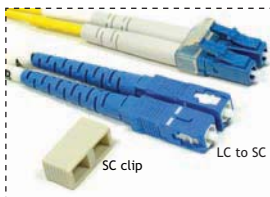

• Custom Length: \$20.00 + \$1.00/Meter

**LC to ST, DUPLEX, SINGLE-MODE**

ORDER CODE	LENGTH	1-24	25-49	50+
800-DLC-DST-S-1M	1 Meter	\$22.53	21.50	19.97
800-DLC-DST-S-2M	2 Meters	23.41	22.34	20.75
800-DLC-DST-S-3M	3 Meters	24.29	23.18	21.53
800-DLC-DST-S-5M	5 Meters	26.05	24.86	23.09
800-DLC-DST-S-10M	10 Meters	30.45	29.06	26.99
800-DLC-DST-S-15M	15 Meters	34.85	33.26	30.89

• Custom Length: \$22.00 + \$1.00/Meter

**SC to SC, DUPLEX, SINGLE-MODE**

ORDER CODE	LENGTH	1-24	25-49	50+
800-DSC-DSC-S-1M	1 Meter	\$19.89	18.98	17.63
800-DSC-DSC-S-2M	2 Meters	20.77	19.82	18.41
800-DSC-DSC-S-3M	3 Meters	21.65	20.66	19.19
800-DSC-DSC-S-5M	5 Meters	23.41	22.34	20.75
800-DSC-DSC-S-10M	10 Meters	27.81	26.54	24.65
800-DSC-DSC-S-15M	15 Meters	32.21	30.74	28.55

• Custom Length: \$20.00 + \$1.00/Meter

**LC to SC, DUPLEX, SINGLE-MODE**

ORDER CODE	LENGTH	1-24	25-49	50+
800-DLC-DSC-S-1M	1 Meter	\$22.53	21.50	19.97
800-DLC-DSC-S-2M	2 Meters	23.41	22.34	20.75
800-DLC-DSC-S-3M	3 Meters	24.29	23.18	21.53
800-DLC-DSC-S-5M	5 Meters	26.05	24.86	23.09
800-DLC-DSC-S-10M	10 Meters	30.45	29.06	26.99
800-DLC-DSC-S-15M	15 Meters	34.85	33.26	30.89