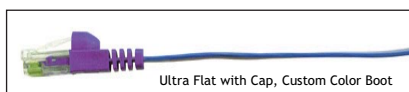

Ultra Flat with Cap

05GR-XX-A-BL-FLAT

Ultra Flat without Cap

05GE-XX-A-BL-FLAT

Ultra Flat with Cap, Custom Color Boot

05GR-XX-A-BL/YY-FLAT

Ultra Flat without Cap, Custom Color Boot

05GE-XX-A-BL/YY-FLAT

ORDER CODE	DESCRIPTION
05GR-XX-A-BL-FLAT	CAT6 Flexible, Flat Patch Cable With Cap
05GE-XX-A-BL-FLAT	CAT6 Flexible, Flat Patch Cable Without Cap
05GR-XX-A-BL/YY-FLAT	CAT6 Flexible, Flat Patch Cable With Cap, Custom Color Boot
05GE-XX-A-BL/YY-FLAT	CAT6 Flexible, Flat Patch Cable Without Cap, Custom Color Boot

CALL FOR PRICE

* Cable color only comes in Blue

XX = Custom Length	YY = Boot Color	WH	GY	BK	BL	PP	GN	RD	OR	YL	PK

BELDEN DATATWIST BULK CABLES

- (A) Belden DataTwist 600e: 4 pair UTP cable, 23 AWG, solid bare copper, e-spline center member, ripcord.