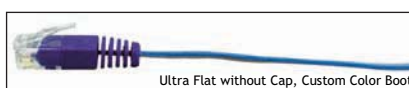

Ultra Flat with Cap

05GR-XX-A-BL-FLAT

Ultra Flat without Cap

05GE-XX-A-BL-FLAT

Ultra Flat with Cap, Custom Color Boot

05GR-XX-A-BL/YY-FLAT

Ultra Flat without Cap, Custom Color Boot

05GE-XX-A-BL/YY-FLAT

ORDER CODE	DESCRIPTION
05GR-XX-A-BL-FLAT	CAT6 Flexible, Flat Patch Cable With Cap
05GE-XX-A-BL-FLAT	CAT6 Flexible, Flat Patch Cable Without Cap
05GR-XX-A-BL/YY-FLAT	CAT6 Flexible, Flat Patch Cable With Cap, Custom Color Boot
05GE-XX-A-BL/YY-FLAT	CAT6 Flexible, Flat Patch Cable Without Cap, Custom Color Boot