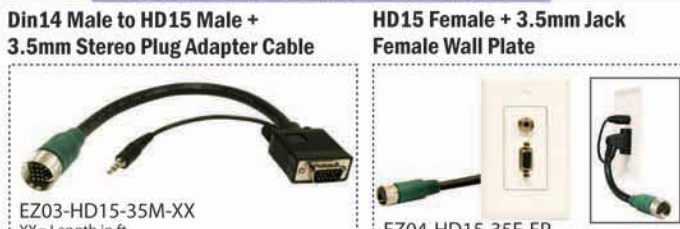

SVGA+STEREO AUDIO SOLUTION

PART NO.	DESCRIPTION	1-24	25-49	50+
EZ03-HD15-35M-01	1 ft Adapter Cable	$6.95	$6.64	$6.16
EZ03-HD15-35M-03	3 ft Adapter Cable	$8.98	$8.57	$7.96
EZ03-HD15-35M-06	6 ft Adapter Cable	$12.06	$11.51	$10.69
EZ03-HD15-35M-10	10 ft Adapter Cable	$16.19	$15.46	$14.35
EZ04-HD15-35F-FP	SVGA+Stereo Audio Wall Plate	$11.62	$11.09	$10.30