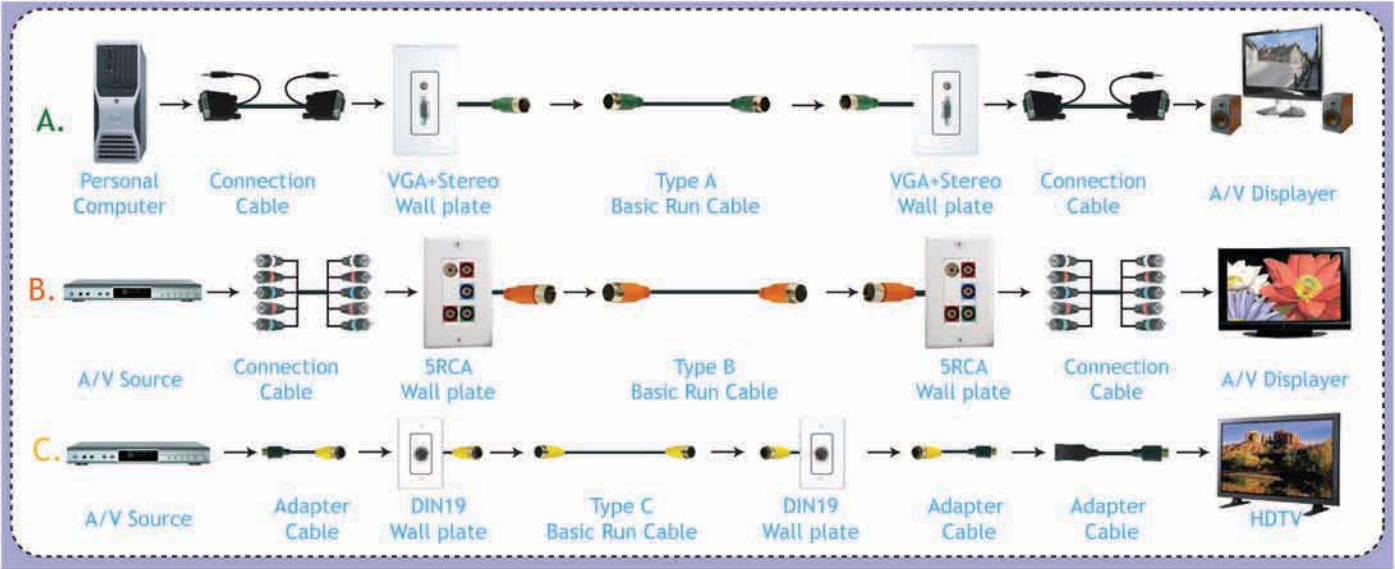

FEATURES:

- Perfect solution for long-run HDMI, DVI and SVGA (HD15) applications
- Basic-run cables and connectors ideal for conduits at just 1-inch OD
- 100% shielded solution, from source to display
- Twist on and off, easy on-site connections, no tools required
- Highly visible, clearly marked color-coded faceplates and cables.