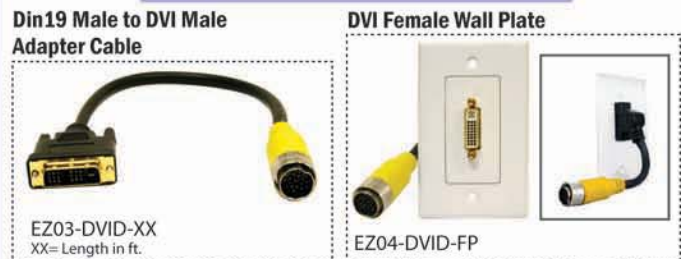

DVI DIGITAL LINK SOLUTION

PART NO.	DESCRIPTION	1-24	25-49	50+
EZ03-DVID-01	1 ft Adapter Cable	$8.18	$7.81	$7.25
EZ03-DVID-03	3 ft Adapter Cable	$9.50	$9.07	$8.42
EZ03-DVID-06	6 ft Adapter Cable	$11.62	$11.09	$10.30
EZ03-DVID-10	10 ft Adapter Cable	$14.26	$13.61	$12.64
EZ04-DVID-FP	DVI Wall Plate	$11.62	$11.09	$10.30