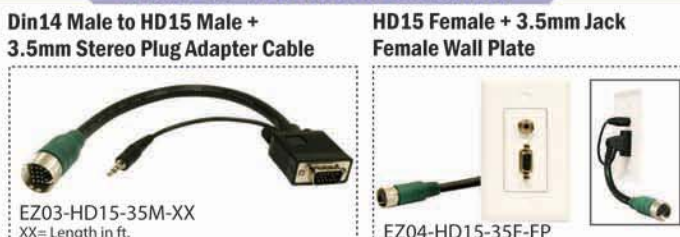

SVGA+STEREO AUDIO SOLUTION

PART NO.	DESCRIPTION	1-24	25-49	50+
EZ03-HD15-35M-01	1 ft Adapter Cable	$6.95	$6.64	$6.16
EZ03-HD15-35M-03	3 ft Adapter Cable	$8.98	$8.57	$7.96
EZ03-HD15-35M-06	6 ft Adapter Cable	$12.06	$11.51	$10.69
EZ03-HD15-35M-10	10 ft Adapter Cable	$16.19	$15.46	$14.35
EZ04-HD15-35F-FP	SVGA+Stereo Audio Wall Plate	$11.62	$11.09	$10.30