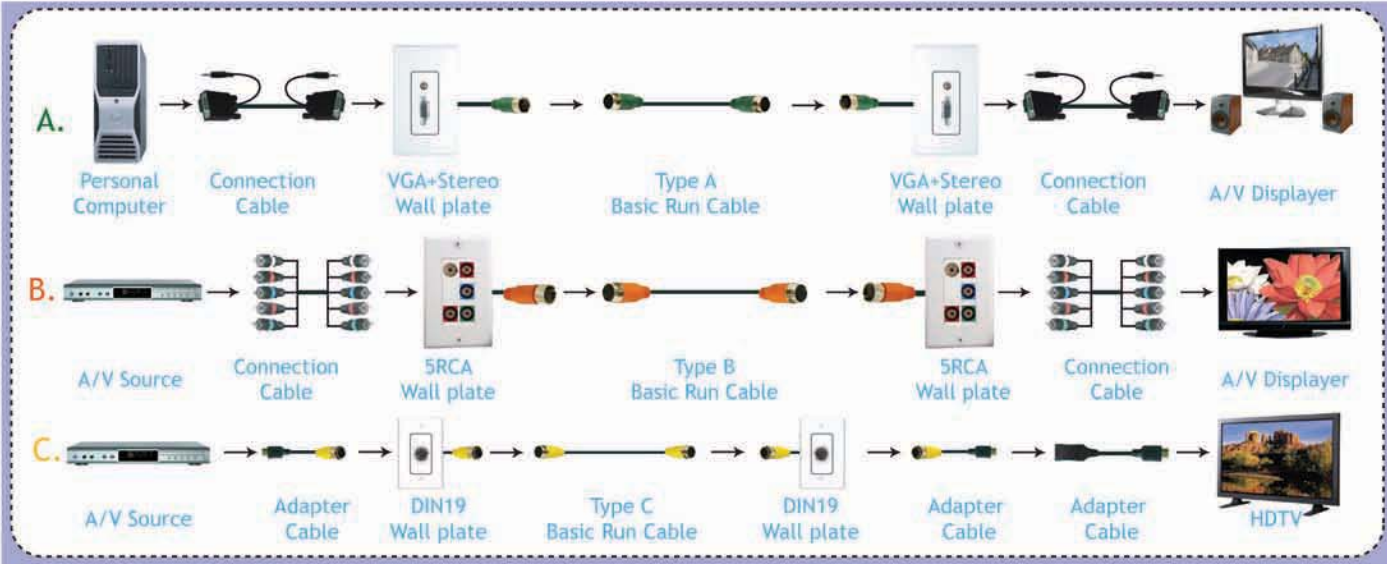

**FEATURES:**

- Perfect solution for long-run HDMI, DVI and SVGA (HD15) applications
- Basic-run cables and connectors ideal for conduits at just 1-inch OD
- 100% shielded solution, from source to display
- Twist on and off, easy on-site connections, no tools required
- Highly visible, clearly marked color-coded faceplates and cables.