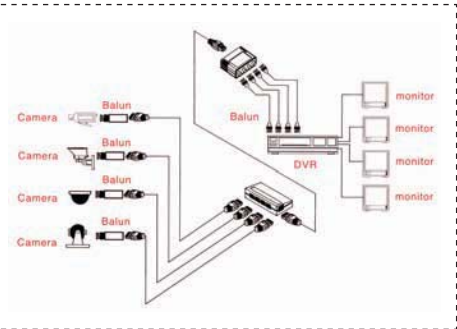

ORDER CODE	DESCRIPTION	1-4	5-9	10+
M04-BF-RJ45-12	12-Port Video Balun Patch Panel, BNC Female (front) to RJ45 Jack (rear)	$264.00	252.00	234.00
M04-BF-RJ45-16	16-Port Video Balun Patch Panel, BNC Female (front) to RJ45 Jack (rear)	334.40	319.20	296.40
M04-BF-RJ45-24	24-Port Video Balun Patch Panel, BNC Female (front) to RJ45 Jack (rear)	492.80	470.40	436.80
M04-RJ45-BF-12	12-Port Video Balun Patch Panel, RJ45 Jack (front) to BNC Female (rear)	264.00	252.00	234.00
M04-RJ45-BF-16	16-Port Video Balun Patch Panel, RJ45 Jack (front) to BNC Female (rear)	334.40	319.20	296.40
M04-RJ45-BF-24	24-Port Video Balun Patch Panel, RJ45 Jack (front) to BNC Female (rear)	492.80	470.40	436.80
M04-FF-RJ45-12	12-Port Video Balun Patch Panel, F Connector Female (front) to RJ45 Jack (rear)	264.00	252.00	234.00
M04-FF-RJ45-16	16-Port Video Balun Patch Panel, F Connector Female (front) to RJ45 Jack (rear)	334.40	319.20	296.40
M04-FF-RJ45-24	24-Port Video Balun Patch Panel, F Connector Female (front) to RJ45 Jack (rear)	492.80	470.40	436.80
M04-RJ45-FF-12	12-Port Video Balun Patch Panel, RJ45 Jack (front) to F Connector Female (rear)	264.00	252.00	234.00
M04-RJ45-FF-16	16-Port Video Balun Patch Panel, RJ45 Jack (front) to F Connector Female (rear)	334.40	319.20	296.40
M04-RJ45-FF-24	24-Port Video Balun Patch Panel, RJ45 Jack (front) to F Connector Female (rear)	492.80	470.40	436.80
M04-RF-RJ45-12	12-Port Video Balun Patch Panel, RCA Female (front) to RJ45 Jack (rear)	272.80	260.40	241.80
M04-RF-RJ45-16	16-Port Video Balun Patch Panel, RCA Female (front) to RJ45 Jack (rear)	352.00	336.00	312.00
M04-RF-RJ45-24	24-Port Video Balun Patch Panel, RCA Female (front) to RJ45 Jack (rear)	510.40	487.20	452.40
M04-RJ45-RF-12	12-Port Video Balun Patch Panel, RJ45 Jack (front) to RCA Female (rear)	272.80	260.40	241.80
M04-RJ45-RF-16	16-Port Video Balun Patch Panel, RJ45 Jack (front) to RCA Female (rear)	352.00	336.00	312.00
M04-RJ45-RF-24	24-Port Video Balun Patch Panel, RJ45 Jack (front) to RCA Female (rear)	510.40	487.20	452.40