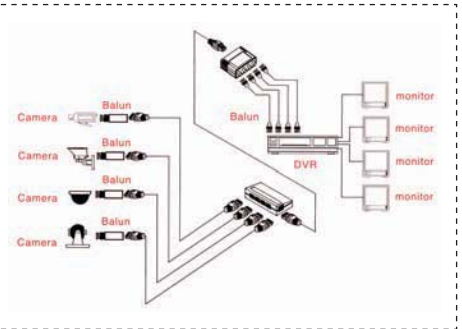

ORDER CODE	DESCRIPTION	1-4	5-9	10+
M04-BF-RJ45-12	12-Port Video Balun Patch Panel, BNC Female (front) to RJ45 Jack (rear)	$264.00	252.00	234.00
M04-BF-RJ45-16	16-Port Video Balun Patch Panel, BNC Female (front) to RJ45 Jack (rear)	334.40	319.20	296.40
M04-BF-RJ45-24	24-Port Video Balun Patch Panel, BNC Female (front) to RJ45 Jack (rear)	492.80	470.40	436.80
M04-RJ45-BF-12	12-Port Video Balun Patch Panel, RJ45 Jack (front) to BNC Female (rear)	264.00	252.00	234.00
M04-RJ45-BF-16	16-Port Video Balun Patch Panel, RJ45 Jack (front) to BNC Female (rear)	334.40	319.20	296.40
M04-RJ45-BF-24	24-Port Video Balun Patch Panel, RJ45 Jack (front) to BNC Female (rear)	492.80	470.40	436.80
M04-FF-RJ45-12	12-Port Video Balun Patch Panel, F Connector Female (front) to RJ45 Jack (rear)	264.00	252.00	234.00
M04-FF-RJ45-16	16-Port Video Balun Patch Panel, F Connector Female (front) to RJ45 Jack (rear)	334.40	319.20	296.40
M04-FF-RJ45-24	24-Port Video Balun Patch Panel, F Connector Female (front) to RJ45 Jack (rear)	492.80	470.40	436.80
M04-RJ45-FF-12	12-Port Video Balun Patch Panel, RJ45 Jack (front) to F Connector Female (rear)	264.00	252.00	234.00
M04-RJ45-FF-16	16-Port Video Balun Patch Panel, RJ45 Jack (front) to F Connector Female (rear)	334.40	319.20	296.40
M04-RJ45-FF-24	24-Port Video Balun Patch Panel, RJ45 Jack (front) to F Connector Female (rear)	492.80	470.40	436.80
M04-RF-RJ45-12	12-Port Video Balun Patch Panel, RCA Female (front) to RJ45 Jack (rear)	272.80	260.40	241.80
M04-RF-RJ45-16	16-Port Video Balun Patch Panel, RCA Female (front) to RJ45 Jack (rear)	352.00	336.00	312.00
M04-RF-RJ45-24	24-Port Video Balun Patch Panel, RCA Female (front) to RJ45 Jack (rear)	510.40	487.20	452.40
M04-RJ45-RF-12	12-Port Video Balun Patch Panel, RJ45 Jack (front) to RCA Female (rear)	272.80	260.40	241.80
M04-RJ45-RF-16	16-Port Video Balun Patch Panel, RJ45 Jack (front) to RCA Female (rear)	352.00	336.00	312.00
M04-RJ45-RF-24	24-Port Video Balun Patch Panel, RJ45 Jack (front) to RCA Female (rear)	510.40	487.20	452.40