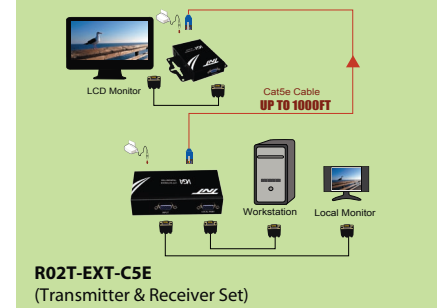

INCLUDED IN THE SET:

(1) screwdriver, (2) power adapter, (4) mounting brackets

110 WALLPLATE STYLE SET (R02T-EXT-FP)

INCLUDED IN THE SET:

(1) 110 type punch down tool, (1) screwdriver, (2) power adapter, (1) VGA Y splitter cable for transmitter

RJ45 WALLPLATE STYLE SET (R02T-EXT-JP)

INCLUDED IN THE SET:

(1) screwdriver, (2) power adapter, (1) VGA Y splitter cable for transmitter

SOLD AS SET (Transmitter & Receiver)

PART NUMBER	DESCRIPTION	1-4	5-9	10+
R02T-EXT-C5E	VGA UTP Extender - RJ45 Box Style	\$104.00	100.75	97.50
R02T-EXT-FP	VGA UTP Extender - 110 Type Wallplate Style	99.20	96.10	93.00
R02T-EXT-JP	VGA UTP Extender - RJ45 Type Wallplate Style	99.20	96.10	93.00

SOLD AS INDIVIDUAL UNIT

PART NUMBER	DESCRIPTION	1-4	5-9	10+
R02T-EXT-C5E-TX	VGA UTP Extender - RJ45 Box Style, Transmitter	\$51.20	49.60	48.00
R02T-EXT-C5E-RMT	VGA UTP Extender - RJ45 Box Style, Receiver	60.00	58.13	56.25
R02T-EXT-TX-FP	VGA UTP Extender - 110 Type Wallplate Transmitter	49.60	48.05	46.50
R02T-EXT-RX-FP	VGA UTP Extender - 110 Type Wallplate Receiver	55.20	53.48	51.75
R02T-EXT-TX-JP	VGA UTP Extender - RJ45 Jack Wallplate Transmitter	47.90	46.41	44.91
R02T-EXT-RX-JP	VGA UTP Extender - RJ45 Jack Wallplate Receiver	53.60	51.93	50.25

VGA + AUDIO EXTENDER OVER ONE CAT5e/6 CABLE

Transmits and receives VGA video and 3.5mm audio signal up to **1000 feet** in one single CAT5e/6 cable, supports resolutions up to 1920x1440 at any refresh rate.