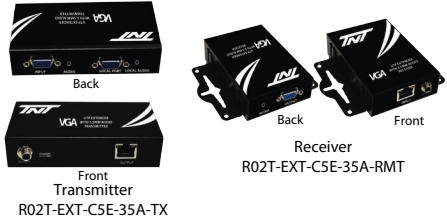

INCLUDED IN THE SET:

(1) screwdriver, (2) power adapter, (4) mounting brackets

110 WALLPLATE STYLE SET (R02T-EXT-FP)

INCLUDED IN THE SET:

(1) 110 type punch down tool, (1) screwdriver, (2) power adapter, (1) VGA Y splitter cable for transmitter

RJ45 WALLPLATE STYLE SET (R02T-EXT-JP)

INCLUDED IN THE SET:

(1) screwdriver, (2) power adapter, (1) VGA Y splitter cable for transmitter

SOLD AS SET (Transmitter & Receiver)

PART NUMBER	DESCRIPTION	1-4	5-9	10+
R02T-EXT-C5E	VGA UTP Extender - RJ45 Box Style	\$104.00	100.75	97.50
R02T-EXT-FP	VGA UTP Extender - 110 Type Wallplate Style	99.20	96.10	93.00
R02T-EXT-JP	VGA UTP Extender - RJ45 Type Wallplate Style	99.20	96.10	93.00

SOLD AS INDIVIDUAL UNIT

PART NUMBER	DESCRIPTION	1-4	5-9	10+
R02T-EXT-C5E-TX	VGA UTP Extender - RJ45 Box Style, Transmitter	\$51.20	49.60	48.00
R02T-EXT-C5E-RMT	VGA UTP Extender - RJ45 Box Style, Receiver	60.00	58.13	56.25
R02T-EXT-TX-FP	VGA UTP Extender - 110 Type Wallplate Transmitter	49.60	48.05	46.50
R02T-EXT-RX-FP	VGA UTP Extender - 110 Type Wallplate Receiver	55.20	53.48	51.75
R02T-EXT-TX-JP	VGA UTP Extender - RJ45 Jack Wallplate Transmitter	47.90	46.41	44.91
R02T-EXT-RX-JP	VGA UTP Extender - RJ45 Jack Wallplate Receiver	53.60	51.93	50.25

RJ45 BOX STYLE SET (R02T-EXT-C5E-35A)

INCLUDED IN THE SET:

(1) screwdriver, (2) power adapter, (4) mounting brackets

110 WALLPLATE STYLE SET (R02T-EXT-35A-FP)

INCLUDED IN THE SET:

(1) 110 type punch down tool, (1) screwdriver, (2) power adapter, (1) VGA + Audio Y splitter cable for transmitter