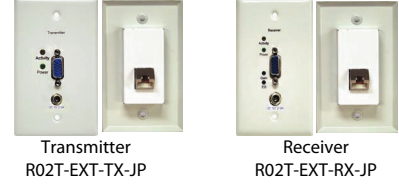

INCLUDED IN THE SET:

(1) screwdriver, (2) power adapter, (4) mounting brackets

110 WALLPLATE STYLE SET (R02T-EXT-FP)

INCLUDED IN THE SET:

(1) 110 type punch down tool, (1) screwdriver, (2) power adapter, (1) VGA Y splitter cable for transmitter

RJ45 WALLPLATE STYLE SET (R02T-EXT-JP)

INCLUDED IN THE SET:

(1) screwdriver, (2) power adapter, (1) VGA Y splitter cable for transmitter

SOLD AS SET (Transmitter & Receiver)

PART NUMBER	DESCRIPTION	1-4	5-9	10+
R02T-EXT-C5E	VGA UTP Extender - RJ45 Box Style	\$104.00	100.75	97.50
R02T-EXT-FP	VGA UTP Extender - 110 Type Wallplate Style	99.20	96.10	93.00
R02T-EXT-JP	VGA UTP Extender - RJ45 Type Wallplate Style	99.20	96.10	93.00