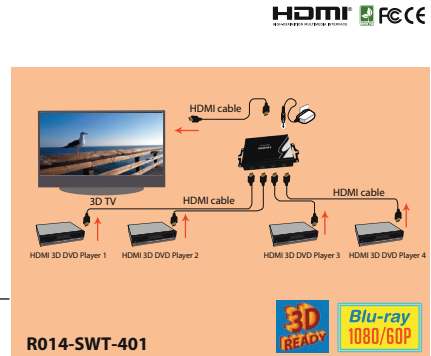

### HDMI 4x1 SWITCH (R014-SWT-401)

Front Back

Cascadable to the next switch using HDMI cables up to total of 4 switches, connects a total of 13 sources to 1 display

#### INCLUDED IN THE SET:

(1) power adapter, (2) mounting brackets

PART NUMBER	DESCRIPTION	1-4	5-9	10+
R014-SWT-201	HDMI 2x1 Switch	\$53.60	51.93	50.25
R014-SWT-401	HDMI 4x1 Switch, Cascadable	74.13	71.81	69.50
R02-SPL-PANEL	1U 19" Rack Mountable Panel, 3 Slots for 4x1 Switch	30.40	29.45	28.50