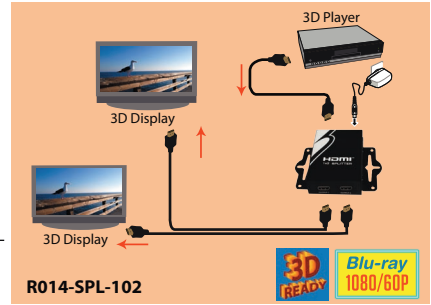

#### INCLUDED IN THE SET:

(1) power adapter, (2) mounting brackets

### HDMI 1x4 SPLITTER (R014-SPL-104)

Front Back

Cascadable to the next splitter using HDMI cables up to total of 4 splitters, connects a total of 13 remote displays and 1 local display

#### INCLUDED IN THE SET:

(1) power adapter, (2) mounting brackets

PART NUMBER	DESCRIPTION	1-4	5-9	10+
R014-SPL-102	HDMI 1x2 Splitter	\$66.03	63.97	61.91
R014-SPL-104	HDMI 1x4 Splitter, Cascadable	134.58	130.37	126.17
R02-SPL-PANEL	1U 19" Rack Mountable Panel, 3 Slots for 1x4 Splitter	30.40	29.45	28.50

## HDMI 2x1 AND CASCADABLE 4x1 SWITCH

Switches easily between 2 (for 1x2) or 4 (for 1x4) 3D Ready HDMI sources, maintaining up to 1080/60p Blu-ray 3D application