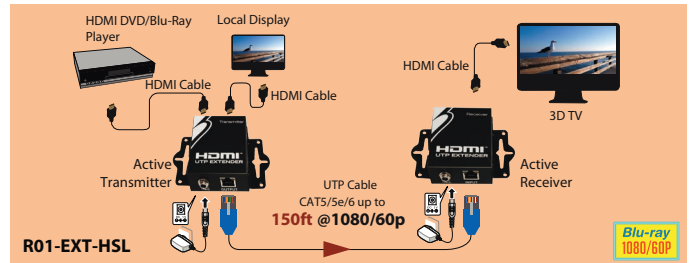

### HDMI EXTENDER OVER ONE CAT5e/6 - ACTIVE BOX STYLE SET (R01-EXT-HSL)

Front Back

Back Front

Active Transmitter  
R01-EXT-HSL-TX

Active Receiver  
R01-EXT-HSL-RX

#### INCLUDED IN THE SET:

(2) power adapter, (1) screwdriver, (4) surface mount brackets