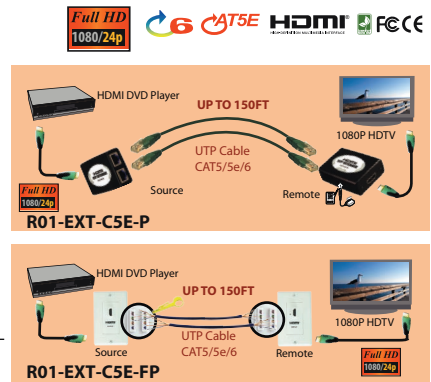

SOLD AS SET (Source & Remote)

PART NUMBER	DESCRIPTION	1-4	5-9	10+
R01-EXT-C5E-P	HDMI over Two UTP Extender - RJ45 Box Style	$48.80	47.28	45.75
R01-EXT-C5E-FP	HDMI over Two UTP Extender - 110 Type Wallplate Style	43.20	41.85	40.50