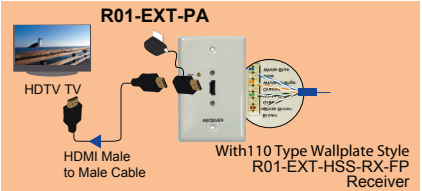

HDMI UTP EXTENDED 1x2 AND CASCADABLE 1x4 SPLITTER OVER ONE CAT5e/6 CABLE

A point-to-multi point real time HDMI extender/splitter from 1 source up to 2 (for 1x2) or 4 (for 1x4) with extension up to **150 feet** for active, **50 feet** for passive using one CAT5e/6 cable at 1080/60p

1x2 SPLITTER TRANSMITTER (R01-SPL-HSL-102B)

INCLUDED IN THE SET:
(1) power adapter, (2) mounting brackets

1x4 SPLITTER TRANSMITTER (R01-SPL-HSL-104B)

Cascadable up to a total of 3 splitters using HDMI cables, connects a total of 12 remote displays and 1 local display

INCLUDED IN THE SET:
(1) HDMI Male to Male 1ft cable, (2) mounting brackets, (1) power adapter

RECEIVER:

Active Receiver
110 Type Wallplate R01-EXT-HSL-RX-FP
Active Receiver
RJ45 Type Wallplate R01-EXT-HSL-RX-JP
Active Receiver
RJ45 Box Style R01-EXT-HSL-RX

Passive Receiver
110 Type Wallplate R01-EXT-HSS-RX-FP
Passive Receiver
RJ45 Type Wallplate R01-EXT-HSS-RX-JP
Passive Receiver
RJ45 Pigtail Style R01-EXT-HSS-RX

TRANSMITTER ONLY (Please order RECEIVERS for the splitter transmitter to work)

PART NUMBER	DESCRIPTION	1-4	5-9	10+
R01-SPL-HSL-102B	HDMI UTP Extended 1x2 Splitter Transmitter	$100.80	97.65	94.50
R01-SPL-HSL-104B	HDMI UTP Extended 1x4 Splitter Transmitter, Cascadable	188.16	182.28	176.40

RECEIVER (Please select receiver below)