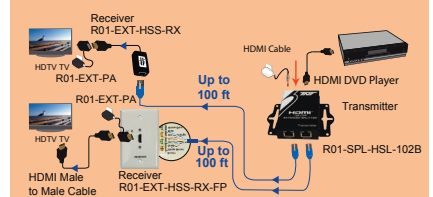

RELATED ITEM

R01-SPL-HSL-102B
(With Passive Receiver Pigtail Style and 110 Type Wallplate Style)