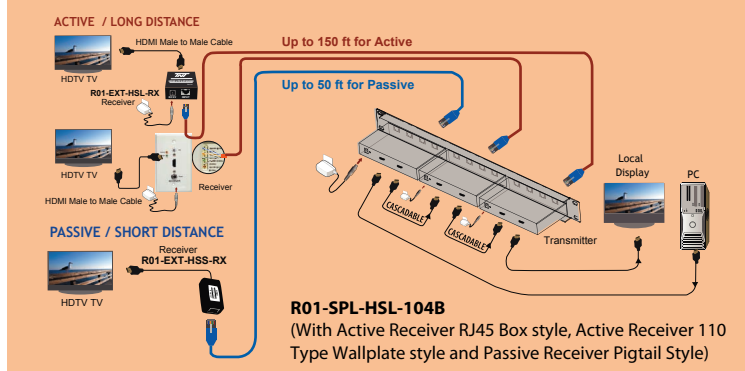

RELATED ITEM

R01-SPL-HSL-102B
(With Passive Receiver Pigtail Style and 110 Type Wallplate Style)