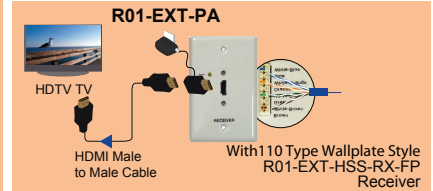

HDMI UTP EXTENDED 1x2 AND CASCADABLE 1x4 SPLITTER OVER ONE CAT5e/6 CABLE

A point-to-multi point real time HDMI extender/splitter from 1 source up to 2 (for 1x2) or 4 (for 1x4) with extension up to **150 feet** for active, **50 feet** for passive using one CAT5e/6 cable at 1080/60p

1x2 SPLITTER TRANSMITTER (R01-SPL-HSL-102B)

INCLUDED IN THE SET:
(1) power adapter, (2) mounting brackets

1x4 SPLITTER TRANSMITTER (R01-SPL-HSL-104B)

Cascadable up to a total of 3 splitters using HDMI cables, connects a total of 12 remote displays and 1 local display

INCLUDED IN THE SET:
(1) HDMI Male to Male 1ft cable, (2) mounting brackets, (1) power adapter

RECEIVER:

Active Receiver
110 Type Wallplate R01-EXT-HSL-RX-FP
Active Receiver
RJ45 Type Wallplate R01-EXT-HSL-RX-JP
Active Receiver
RJ45 Box Style R01-EXT-HSL-RX

Passive Receiver
110 Type Wallplate R01-EXT-HSS-RX-FP
Passive Receiver
RJ45 Type Wallplate R01-EXT-HSS-RX-JP
Passive Receiver
RJ45 Pigtail Style R01-EXT-HSS-RX

TRANSMITTER ONLY (Please order RECEIVERS for the splitter transmitter to work)

PART NUMBER	DESCRIPTION	1-4	5-9	10+
R01-SPL-HSL-102B	HDMI UTP Extended 1x2 Splitter Transmitter	$100.80	97.65	94.50
R01-SPL-HSL-104B	HDMI UTP Extended 1x4 Splitter Transmitter, Cascadable	188.16	182.28	176.40

RECEIVER (Please select receiver below)