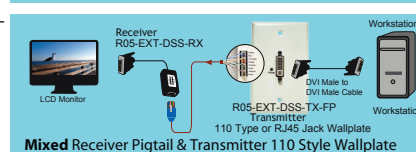

SOLD AS INDIVIDUAL UNIT

PART NUMBER	DESCRIPTION	1-4	5-9	10+
R05-EXT-DSS-TX	DVI over One UTP Extender - RJ45 Box Style, Passive Transmitter	$16.80	16.28	15.75
R05-EXT-DSS-RX	DVI over One UTP Extender - RJ45 Box Style, Passive Receiver	16.80	16.28	15.75
R05-EXT-DSS-TX-FP	DVI over One UTP Extender - 110 Type Passive Transmitter Wallplate	15.84	15.35	14.85
R05-EXT-DSS-RX-FP	DVI over One UTP Extender - 110 Type Passive Receiver Wallplate	15.84	15.35	14.85
R05-EXT-DSS-TX-JP	DVI over One UTP Extender - RJ45 Jack Passive Transmitter Wallplate	15.97	15.47	14.97
R05-EXT-DSS-RX-JP	DVI over One UTP Extender - RJ45 Jack Passive Receiver Wallplate	15.97	15.47	14.97