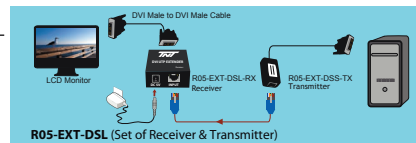

INCLUDED IN THE SET:

(1) power adapter, (2) mounting brackets, (1) screwdriver

110 TYPE WALLPLATE SET (R05-EXT-DSL-FP)

Transmitter R05-EXT-DSS-TX-FP
Receiver R05-EXT-DSL-RX-FP

INCLUDED IN THE SET:

(1) power adapter, (1) screwdriver, (1) 110 type punch down tool

RJ45 JACK WALLPLATE SET (R05-EXT-DSL-JP)

Transmitter R05-EXT-DSS-TX-JP
Receiver R05-EXT-DSL-RX-JP

INCLUDED IN THE SET:

(1) power adapter, (1) screwdriver

SOLD AS SET (Transmitter & Receiver)

PART NUMBER	DESCRIPTION	1-4	5-9	10+
R05-EXT-DSL	DVI over One UTP Extender Active Set - RJ45 Box Style	\$120.00	116.25	112.50
R05-EXT-DSL-FP	DVI over One UTP Extender Active Set - 110 Type Wallplate Style	108.80	105.40	102.00
R05-EXT-DSL-JP	DVI over One UTP Extender Active Set - RJ45 Jack Wallplate Style	108.80	105.40	102.00

SOLD AS INDIVIDUAL UNIT

PART NUMBER	DESCRIPTION	1-4	5-9	10+
R05-EXT-DSS-TX	DVI over One UTP Extender - RJ45 Box Style, Transmitter for Active	\$16.80	16.28	15.75
R05-EXT-DSL-RX	DVI over One UTP Extender - RJ45 Box Style, Receiver for Active	105.60	102.30	99.00
R05-EXT-DSS-TX-FP	DVI over One UTP Extender - 110 Type Transmitter for Active Wallplate	15.84	15.35	14.85
R05-EXT-DSL-RX-FP	DVI over One UTP Extender - 110 Type Receiver for Active Wallplate	96.80	93.78	90.75
R05-EXT-DSS-TX-JP	DVI over One UTP Extender - RJ45 Jack Transmitter for Active Wallplate	15.97	15.47	14.97
R05-EXT-DSL-RX-JP	DVI over One UTP Extender - RJ45 Jack Receiver for Active Wallplate	95.81	92.81	89.82