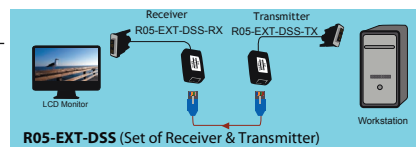

SOLD AS INDIVIDUAL UNIT

PART NUMBER	DESCRIPTION	1-4	5-9	10+
R05-EXT-DSS-TX	DVI over One UTP Extender - RJ45 Box Style, Passive Transmitter	$16.80	16.28	15.75
R05-EXT-DSS-RX	DVI over One UTP Extender - RJ45 Box Style, Passive Receiver	16.80	16.28	15.75
R05-EXT-DSS-TX-FP	DVI over One UTP Extender - 110 Type Passive Transmitter Wallplate	15.84	15.35	14.85
R05-EXT-DSS-RX-FP	DVI over One UTP Extender - 110 Type Passive Receiver Wallplate	15.84	15.35	14.85
R05-EXT-DSS-TX-JP	DVI over One UTP Extender - RJ45 Jack Passive Transmitter Wallplate	15.97	15.47	14.97
R05-EXT-DSS-RX-JP	DVI over One UTP Extender - RJ45 Jack Passive Receiver Wallplate	15.97	15.47	14.97