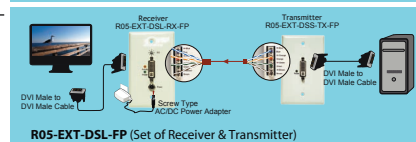

INCLUDED IN THE SET:

(1) power adapter, (2) mounting brackets, (1) screwdriver

110 TYPE WALLPLATE SET (R05-EXT-DSL-FP)

Transmitter R05-EXT-DSS-TX-FP
Receiver R05-EXT-DSL-RX-FP

INCLUDED IN THE SET:

(1) power adapter, (1) screwdriver, (1) 110 type punch down tool

RJ45 JACK WALLPLATE SET (R05-EXT-DSL-JP)

Transmitter R05-EXT-DSS-TX-JP
Receiver R05-EXT-DSL-RX-JP

INCLUDED IN THE SET:

(1) power adapter, (1) screwdriver

SOLD AS SET (Transmitter & Receiver)

PART NUMBER	DESCRIPTION	1-4	5-9	10+
R05-EXT-DSL	DVI over One UTP Extender Active Set - RJ45 Box Style	\$120.00	116.25	112.50
R05-EXT-DSL-FP	DVI over One UTP Extender Active Set - 110 Type Wallplate Style	108.80	105.40	102.00
R05-EXT-DSL-JP	DVI over One UTP Extender Active Set - RJ45 Jack Wallplate Style	108.80	105.40	102.00

SOLD AS INDIVIDUAL UNIT

PART NUMBER	DESCRIPTION	1-4	5-9	10+
R05-EXT-DSS-TX	DVI over One UTP Extender - RJ45 Box Style, Transmitter for Active	\$16.80	16.28	15.75
R05-EXT-DSL-RX	DVI over One UTP Extender - RJ45 Box Style, Receiver for Active	105.60	102.30	99.00
R05-EXT-DSS-TX-FP	DVI over One UTP Extender - 110 Type Transmitter for Active Wallplate	15.84	15.35	14.85
R05-EXT-DSL-RX-FP	DVI over One UTP Extender - 110 Type Receiver for Active Wallplate	96.80	93.78	90.75
R05-EXT-DSS-TX-JP	DVI over One UTP Extender - RJ45 Jack Transmitter for Active Wallplate	15.97	15.47	14.97
R05-EXT-DSL-RX-JP	DVI over One UTP Extender - RJ45 Jack Receiver for Active Wallplate	95.81	92.81	89.82