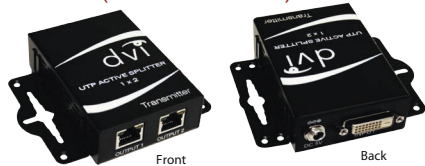

1x2 SPLITTER (R05-SPL-C5E-102B)