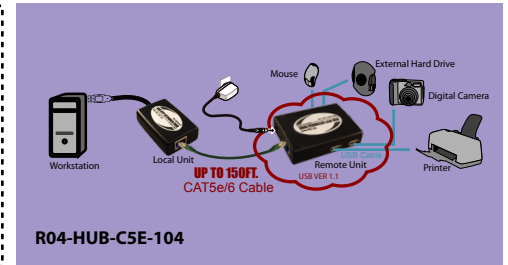

SOLD AS SET

PART NUMBER	DESCRIPTION	1-4	5-9	10+
R04-HUB-C5E-104	USB over One CAT5e/6 Extender/Hub 1 input on local unit, 4 output on remote unit, RJ45 Box Style	$59.20	57.35	55.50
R04T-HUB-C5E-104-JP	USB over One CAT5e/6 Extender/Hub 1 input on local unit, 4 output on remote unit, RJ45 Jack Wallplate Style	59.20	57.35	55.50

USB OVER ONE CAT5e/6 UTP, 1x7 HUB

Extends one USB of local 1x3 Hub to remote USB 1x4 Hub up to **150 feet** over ONE CAT5e/6 Cable, fully compliant with USB 1.1 specification