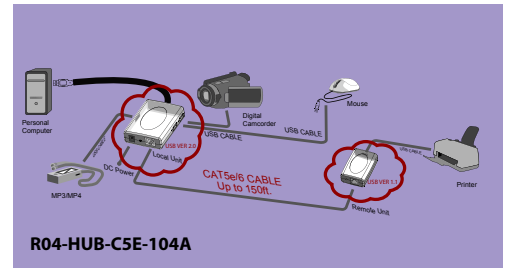

SOLD AS SET

PART NUMBER	DESCRIPTION	1-4	5-9	10+
R04-HUB-C5E-104A	USB over One CAT5e/6 Extender/Hub 1 input 3 output on local unit, 1 output on remote unit, RJ45 Box Style	$59.20	57.35	55.50
R04T-HUB-C5E-104A-JP	USB over One CAT5e/6 Extender/Hub 1 input 3 output on local unit, 1 output on remote unit, RJ45 Jack Wallplate	59.20	57.35	55.50

USB OVER ONE CAT5e/6 UTP, 1x4 HUB

Extends USB 1x4 Hub up to **150 feet** over ONE CAT5e/6 Cable, fully compliant with USB 1.1 specification