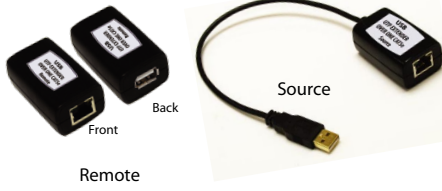

USB OVER ONE CAT5e/6 UTP, ONE TO ONE EXTENDER

Extends USB signal using ONE CAT5e/6 cable up to **150 feet**, for keyboard, mouse can be extended up to **300 feet**, fully compliant with USB 1.1 specification

RJ45 BOX STYLE (R04T-EXT-C5E-P)