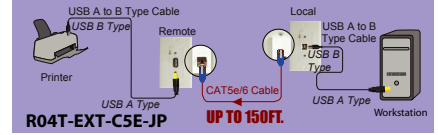

### USB OVER ONE CAT5e/6 UTP, 1x4 HUB

Extends USB signal using CAT5e/6 UTP Cable with ONE RJ45 up to **150 feet**, connects 4 USB devices to one computer, fully compliant with USB 1.1 specification