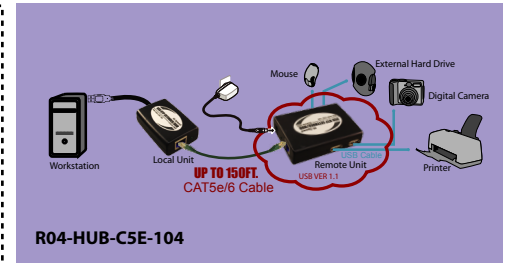

USB OVER ONE CAT5e/6 UTP, 1x4 HUB

Extends USB signal using CAT5e/6 UTP Cable with ONE RJ45 up to **150 feet**, connects 4 USB devices to one computer, fully compliant with USB 1.1 specification

RJ45 BOX STYLE (R04-HUB-C5E-104A)

RJ45 JACK WALLPLATE STYLE (R04T-HUB-C5E-104A-JP)

INCLUDED IN THE SET:
(1) Power adapter

INCLUDED IN THE SET:
(1) Power adapter

SOLD AS SET

| PART NUMBER | DESCRIPTION | 1-4 | 5-9 | 10+ |
|----------------------|--|---------|-------|-------|
| R04-HUB-C5E-104A | USB over One CAT5e/6 Extender/Hub 1 input 3 output on local unit, 1 output on remote unit, RJ45 Box Style | \$59.20 | 57.35 | 55.50 |
| R04T-HUB-C5E-104A-JP | USB over One CAT5e/6 Extender/Hub 1 input 3 output on local unit, 1 output on remote unit, RJ45 Jack Wallplate | 59.20 | 57.35 | 55.50 |

USB OVER ONE CAT5e/6 UTP, 1x4 HUB

Extends USB 1x4 Hub up to **150 feet** over ONE CAT5e/6 Cable, fully compliant with USB 1.1 specification

RJ45 BOX STYLE (R04-HUB-C5E-104)

RJ45 JACK WALLPLATE STYLE (R04T-HUB-C5E-104-JP)

INCLUDED IN THE SET:
(1) Power adapter

INCLUDED IN THE SET:
(1) Power adapter

SOLD AS SET

| PART NUMBER | DESCRIPTION | 1-4 | 5-9 | 10+ |
|---------------------|---|---------|-------|-------|
| R04-HUB-C5E-104 | USB over One CAT5e/6 Extender/Hub 1 input on local unit, 4 output on remote unit, RJ45 Box Style | \$59.20 | 57.35 | 55.50 |
| R04T-HUB-C5E-104-JP | USB over One CAT5e/6 Extender/Hub 1 input on local unit, 4 output on remote unit, RJ45 Jack Wallplate Style | 59.20 | 57.35 | 55.50 |