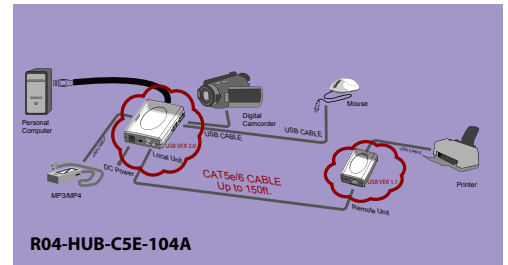

USB OVER ONE CAT5/6 UTP CABLE

USB OVER ONE CAT5e/6 UTP, ONE TO ONE EXTENDER

Extends USB signal using ONE CAT5e/6 cable up to **150 feet**, for keyboard, mouse can be extended up to **300 feet**, fully compliant with USB 1.1 specification

USB OVER ONE CAT5e/6 UTP, 1x4 HUB

Extends USB signal using CAT5e/6 UTP Cable with ONE RJ45 up to **150 feet**, connects 4 USB devices to one computer, fully compliant with USB 1.1 specification

RJ45 BOX STYLE (R04-HUB-C5E-104A)

RJ45 JACK WALLPLATE STYLE (R04T-HUB-C5E-104A-JP)

INCLUDED IN THE SET:
(1) Power adapter

INCLUDED IN THE SET:
(1) Power adapter

SOLD AS SET

| PART NUMBER | DESCRIPTION | 1-4 | 5-9 | 10+ |
|----------------------|--|---------|-------|-------|
| R04-HUB-C5E-104A | USB over One CAT5e/6 Extender/Hub 1 input 3 output on local unit, 1 output on remote unit, RJ45 Box Style | \$59.20 | 57.35 | 55.50 |
| R04T-HUB-C5E-104A-JP | USB over One CAT5e/6 Extender/Hub 1 input 3 output on local unit, 1 output on remote unit, RJ45 Jack Wallplate | 59.20 | 57.35 | 55.50 |

INCLUDED IN THE SET:
(1) Power adapter

INCLUDED IN THE SET:
(1) Power adapter

SOLD AS SET

| PART NUMBER | DESCRIPTION | 1-4 | 5-9 | 10+ |
|---------------------|---|---------|-------|-------|
| R04-HUB-C5E-104 | USB over One CAT5e/6 Extender/Hub 1 input on local unit, 4 output on remote unit, RJ45 Box Style | \$59.20 | 57.35 | 55.50 |
| R04T-HUB-C5E-104-JP | USB over One CAT5e/6 Extender/Hub 1 input on local unit, 4 output on remote unit, RJ45 Jack Wallplate Style | 59.20 | 57.35 | 55.50 |