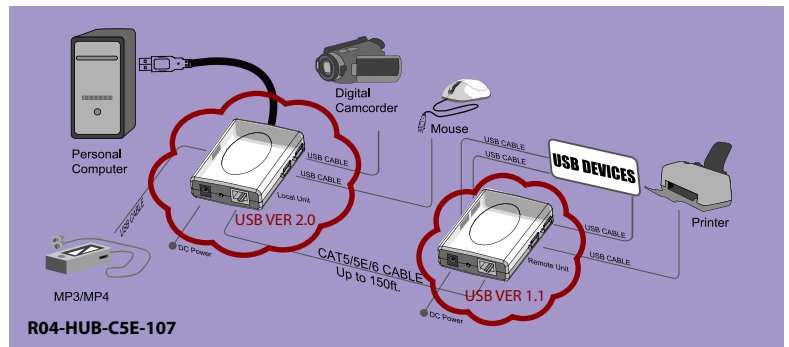

USB OVER ONE CAT5e/6 UTP, 1x4 HUB

Extends USB signal using CAT5e/6 UTP Cable with ONE RJ45 up to **150 feet**, connects 4 USB devices to one computer, fully compliant with USB 1.1 specification

RJ45 BOX STYLE (R04-HUB-C5E-104A)

INCLUDED IN THE SET:
(1) Power adapter

INCLUDED IN THE SET:
(1) Power adapter

SOLD AS SET

| PART NUMBER | DESCRIPTION | 1-4 | 5-9 | 10+ |
|---------------------|---|---------|-------|-------|
| R04-HUB-C5E-104 | USB over One CAT5e/6 Extender/Hub 1 input on local unit, 4 output on remote unit, RJ45 Box Style | \$59.20 | 57.35 | 55.50 |
| R04T-HUB-C5E-104-JP | USB over One CAT5e/6 Extender/Hub 1 input on local unit, 4 output on remote unit, RJ45 Jack Wallplate Style | 59.20 | 57.35 | 55.50 |

USB OVER ONE CAT5e/6 UTP, 1x7 HUB

Extends one USB of local 1x3 Hub to remote USB 1x4 Hub up to **150 feet** over ONE CAT5e/6 Cable, fully compliant with USB 1.1 specification

RJ45 BOX STYLE (R04-HUB-C5E-107)

INCLUDED IN THE SET:
(2) Power adapter

SOLD AS SET

| PART NUMBER | DESCRIPTION | 1-4 | 5-9 | 10+ |
|-----------------|--|---------|-------|-------|
| R04-HUB-C5E-107 | USB over One CAT5e/6 cable Extender/Hub 1 input, 3 output on local unit, 4 output on remote unit, RJ45 Box Style | \$80.00 | 77.50 | 75.00 |