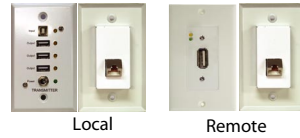

RJ45 JACK WALLPLATE STYLE (R04T-HUB-C5E-104A-JP)

SOLD AS SET

PART NUMBER	DESCRIPTION	1-4	5-9	10+
R04-HUB-C5E-104A	USB over One CAT5e/6 Extender/Hub 1 input 3 output on local unit, 1 output on remote unit, RJ45 Box Style	$59.20	57.35	55.50
R04T-HUB-C5E-104A-JP	USB over One CAT5e/6 Extender/Hub 1 input 3 output on local unit, 1 output on remote unit, RJ45 Jack Wallplate	59.20	57.35	55.50

USB OVER ONE CAT5e/6 UTP, 1x4 HUB

Extends USB 1x4 Hub up to **150 feet** over ONE CAT5e/6 Cable, fully compliant with USB 1.1 specification