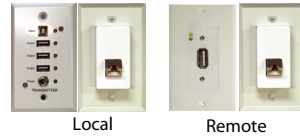

USB OVER ONE CAT5e/6 UTP, 1x4 HUB

Extends USB signal using CAT5e/6 UTP Cable with ONE RJ45 up to **150 feet**, connects 4 USB devices to one computer, fully compliant with USB 1.1 specification

RJ45 BOX STYLE (R04-HUB-C5E-104A)

RJ45 JACK WALLPLATE STYLE (R04T-HUB-C5E-104A-JP)

INCLUDED IN THE SET:
(1) Power adapter

INCLUDED IN THE SET:
(1) Power adapter

SOLD AS SET

| PART NUMBER | DESCRIPTION | 1-4 | 5-9 | 10+ |
|----------------------|--|---------|-------|-------|
| R04-HUB-C5E-104A | USB over One CAT5e/6 Extender/Hub 1 input 3 output on local unit, 1 output on remote unit, RJ45 Box Style | \$59.20 | 57.35 | 55.50 |
| R04T-HUB-C5E-104A-JP | USB over One CAT5e/6 Extender/Hub 1 input 3 output on local unit, 1 output on remote unit, RJ45 Jack Wallplate | 59.20 | 57.35 | 55.50 |