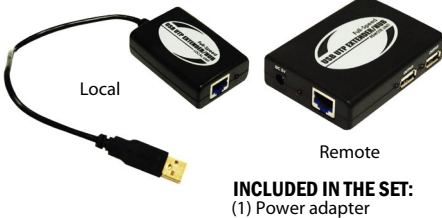

RJ45 BOX STYLE (R04-HUB-C5E-104)