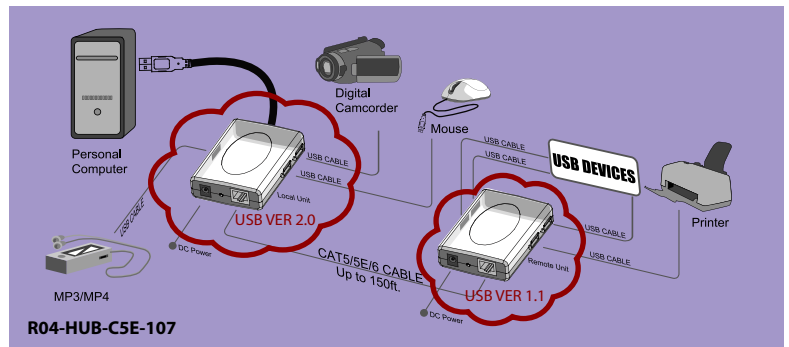

RJ45 BOX STYLE (R04-HUB-C5E-107)

SOLD AS SET

PART NUMBER	DESCRIPTION	1-4	5-9	10+
R04-HUB-C5E-107	USB over One CAT5e/6 cable Extender/Hub 1 input, 3 output on local unit, 4 output on remote unit, RJ45 Box Style	$80.00	77.50	75.00