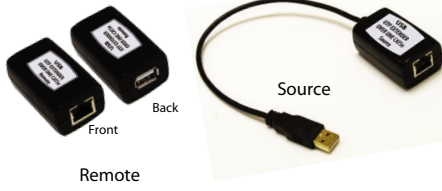

USB OVER ONE CAT5/6 UTP CABLE

USB OVER ONE CAT5e/6 UTP, ONE TO ONE EXTENDER

Extends USB signal using ONE CAT5e/6 cable up to **150 feet**, for keyboard, mouse can be extended up to **300 feet**, fully compliant with USB 1.1 specification

RJ45 BOX STYLE (R04T-EXT-C5E-P)

110 TYPE WALLPLATE (R04T-EXT-C5E-FP)

RJ45 JACK WALLPLATE (R04T-EXT-C5E-JP)

SOLD AS SET

| PART NUMBER | DESCRIPTION | 1-4 | 5-9 | 10+ |
|-----------------|---|---------|-------|-------|
| R04T-EXT-C5E-P | USB over One CAT5e/6 cable, RJ45 Box style | \$40.00 | 38.75 | 37.50 |
| R04T-EXT-C5E-FP | USB over One CAT5e/6 cable, 110 Type Wallplate | 40.00 | 38.75 | 37.50 |
| R04T-EXT-C5E-JP | USB over One CAT5e/6 cable, RJ45 Jack Wallplate | 40.00 | 38.75 | 37.50 |

USB OVER ONE CAT5e/6 UTP, 1x4 HUB

Extends USB signal using CAT5e/6 UTP Cable with ONE RJ45 up to **150 feet**, connects 4 USB devices to one computer, fully compliant with USB 1.1 specification

RJ45 BOX STYLE (R04-HUB-C5E-104A)

RJ45 JACK WALLPLATE STYLE (R04T-HUB-C5E-104A-JP)

INCLUDED IN THE SET:
(1) Power adapter

INCLUDED IN THE SET:
(1) Power adapter

SOLD AS SET

| PART NUMBER | DESCRIPTION | 1-4 | 5-9 | 10+ |
|----------------------|--|---------|-------|-------|
| R04-HUB-C5E-104A | USB over One CAT5e/6 Extender/Hub 1 input 3 output on local unit, 1 output on remote unit, RJ45 Box Style | \$59.20 | 57.35 | 55.50 |
| R04T-HUB-C5E-104A-JP | USB over One CAT5e/6 Extender/Hub 1 input 3 output on local unit, 1 output on remote unit, RJ45 Jack Wallplate | 59.20 | 57.35 | 55.50 |