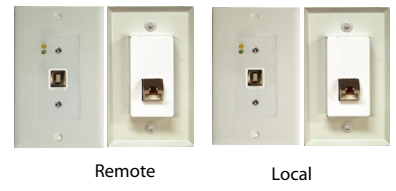

RJ45 JACK WALLPLATE (R04T-EXT-C5E-JP)