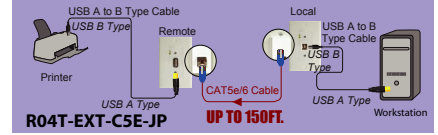

USB OVER ONE CAT5/6 UTP CABLE

USB OVER ONE CAT5e/6 UTP, ONE TO ONE EXTENDER

Extends USB signal using ONE CAT5e/6 cable up to **150 feet**, for keyboard, mouse can be extended up to **300 feet**, fully compliant with USB 1.1 specification

RJ45 BOX STYLE (R04T-EXT-C5E-P)

110 TYPE WALLPLATE (R04T-EXT-C5E-FP)

RJ45 JACK WALLPLATE (R04T-EXT-C5E-JP)

SOLD AS SET

| PART NUMBER | DESCRIPTION | 1-4 | 5-9 | 10+ |
|-----------------|---|---------|-------|-------|
| R04T-EXT-C5E-P | USB over One CAT5e/6 cable, RJ45 Box style | \$40.00 | 38.75 | 37.50 |
| R04T-EXT-C5E-FP | USB over One CAT5e/6 cable, 110 Type Wallplate | 40.00 | 38.75 | 37.50 |
| R04T-EXT-C5E-JP | USB over One CAT5e/6 cable, RJ45 Jack Wallplate | 40.00 | 38.75 | 37.50 |

USB OVER ONE CAT5e/6 UTP, 1x4 HUB

Extends USB signal using CAT5e/6 UTP Cable with ONE RJ45 up to **150 feet**, connects 4 USB devices to one computer, fully compliant with USB 1.1 specification

RJ45 BOX STYLE (R04-HUB-C5E-104A)

RJ45 JACK WALLPLATE STYLE (R04T-HUB-C5E-104A-JP)

INCLUDED IN THE SET:
(1) Power adapter

INCLUDED IN THE SET:
(1) Power adapter

SOLD AS SET

| PART NUMBER | DESCRIPTION | 1-4 | 5-9 | 10+ |
|----------------------|--|---------|-------|-------|
| R04-HUB-C5E-104A | USB over One CAT5e/6 Extender/Hub 1 input 3 output on local unit, 1 output on remote unit, RJ45 Box Style | \$59.20 | 57.35 | 55.50 |
| R04T-HUB-C5E-104A-JP | USB over One CAT5e/6 Extender/Hub 1 input 3 output on local unit, 1 output on remote unit, RJ45 Jack Wallplate | 59.20 | 57.35 | 55.50 |