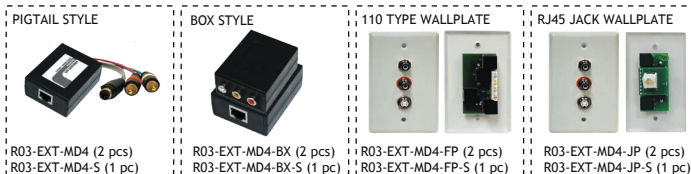

S-VIDEO (MINI DIN 4) + STEREO AUDIO (WHITE, RED)

RESOLUTION: 480p up to 500 feet

SOLD AS SET (2 PIECES)

PART NUMBER	DESCRIPTION	1-4	5-9	10+
R03-EXT-MD4	RJ45 Pigtail Style (2pc)	$39.86	38.61	37.37
R03-EXT-MD4-BX	RJ45 Box Style (2pc)	38.16	36.97	35.78
R03-EXT-MD4-FP	110 Type Wallplate (2pc)	38.16	36.97	35.78
R03-EXT-MD4-JP	RJ45 Jack Wallplate (2pc)	40.00	38.75	37.50

SOLD AS INDIVIDUAL UNIT (1 PIECE)

PART NUMBER	DESCRIPTION	1-4	5-9	10+
R03-EXT-MD4-S	RJ45 Pigtail Style (1pc)	$19.94	19.31	18.69
R03-EXT-MD4-BX-S	RJ45 Box Style (1pc)	19.09	18.49	17.90
R03-EXT-MD4-FP-S	110 Type Wallplate (1pc)	19.09	18.49	17.90
R03-EXT-MD4-JP-S	RJ45 Jack Wallplate (1pc)	19.60	18.99	18.38

COMPONENT VIDEO (RED, GREEN, BLUE) BNC STYLE

RESOLUTION: 480p up to 500 feet, 720p up to 400 feet, 1080i up to 350 feet, 1080/24p up to 300 feet, 1080/60p up to 300 feet