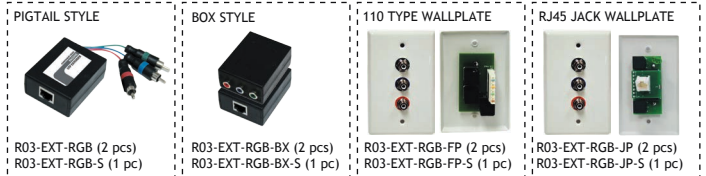

SOLD AS SET (2 PIECES)

PART NUMBER	DESCRIPTION	1-4	5-9	10+
R03-EXT-RGB	RJ45 Pigtail Style (2pc)	$34.77	33.68	32.60
R03-EXT-RGB-BX	RJ45 Box Style (2pc)	32.22	31.22	30.21
R03-EXT-RGB-FP	110 Type Wallplate (2pc)	32.22	31.22	30.21
R03-EXT-RGB-JP	RJ45 Jack Wallplate (2pc)	33.20	32.16	31.13

SOLD AS INDIVIDUAL UNIT (1 PIECE)

PART NUMBER	DESCRIPTION	1-4	5-9	10+
R03-EXT-RGB-S	RJ45 Pigtail Style (1pc)	$17.39	16.85	16.31
R03-EXT-RGB-BX-S	RJ45 Box Style (1pc)	16.11	15.61	15.11
R03-EXT-RGB-FP-S	110 Type Wallplate (1pc)	16.11	15.61	15.11
R03-EXT-RGB-JP-S	RJ45 Jack Wallplate (1pc)	16.56	16.04	15.53

COMPONENT VIDEO (RED, GREEN, BLUE) + DIGITAL AUDIO (ORANGE)

RESOLUTION: 480p up to 500 feet, 720p up to 400 feet, 1080i up to 350 feet, 1080/24p up to 300 feet, 1080/60p up to 300 feet