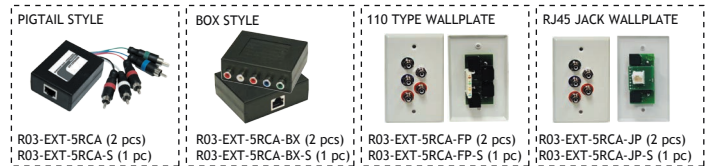

SOLD AS SET (2 PIECES)

PART NUMBER	DESCRIPTION	1-4	5-9	10+
R03-EXT-5RCA	RJ45 Pigtail Style (2pc)	$39.86	38.61	37.37
R03-EXT-5RCA-BX	RJ45 Box Style (2pc)	38.16	36.97	35.78
R03-EXT-5RCA-FP	110 Type Wallplate (2pc)	38.16	36.97	35.78
R03-EXT-5RCA-JP	RJ45 Jack Wallplate (2pc)	40.00	38.75	37.50

SOLD AS INDIVIDUAL UNIT (1 PIECE)

PART NUMBER	DESCRIPTION	1-4	5-9	10+
R03-EXT-5RCA-S	RJ45 Pigtail Style (1pc)	$19.94	19.31	18.69
R03-EXT-5RCA-BX-S	RJ45 Box Style (1pc)	19.09	18.49	17.90
R03-EXT-5RCA-FP-S	110 Type Wallplate (1pc)	19.09	18.49	17.90
R03-EXT-5RCA-JP-S	RJ45 Jack Wallplate (1pc)	19.60	18.99	18.38