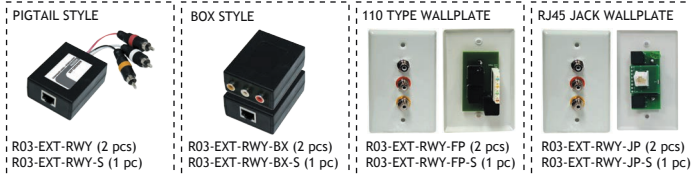

COMPONENT/COMPOSITE/S-VIDEO, STEREO AUDIO PASSIVE EXTENDER

COMPONENT/COMPOSITE/S-VIDEO, STEREO AUDIO

COMPOSITE VIDEO (YELLOW) + STEREO AUDIO (WHITE, RED)

RESOLUTION: 480p up to 500 feet

SOLD AS SET (2 PIECES)

PART NUMBER	DESCRIPTION	1-4	5-9	10+
R03-EXT-RWY	RJ45 Pigtail Style (2pc)	$34.77	33.68	32.60
R03-EXT-RWY-BX	RJ45 Box Style (2pc)	32.22	31.22	30.21
R03-EXT-RWY-FP	110 Type Wallplate (2pc)	32.22	31.22	30.21
R03-EXT-RWY-JP	RJ45 Jack Wallplate (2pc)	33.20	32.16	31.13

SOLD AS INDIVIDUAL UNIT (1 PIECE)

PART NUMBER	DESCRIPTION	1-4	5-9	10+
R03-EXT-RWY-S	RJ45 Pigtail Style (1pc)	$17.39	16.85	16.31
R03-EXT-RWY-BX-S	RJ45 Box Style (1pc)	16.11	15.61	15.11
R03-EXT-RWY-FP-S	110 Type Wallplate (1pc)	16.11	15.61	15.11
R03-EXT-RWY-JP-S	RJ45 Jack Wallplate (1pc)	16.56	16.04	15.53

COMPONENT VIDEO (RED, GREEN, BLUE)

RESOLUTION: 480p up to 500 feet, 720p up to 400 feet, 1080i up to 350 feet, 1080/24p up to 300 feet, 1080/60p up to 300 feet