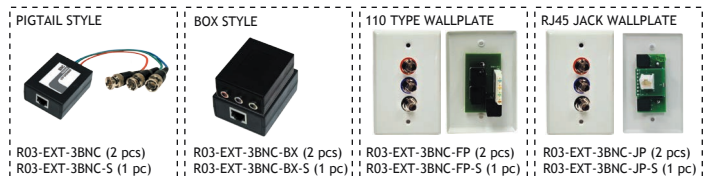

SOLD AS SET (2 PIECES)

PART NUMBER	DESCRIPTION	1-4	5-9	10+
R03-EXT-3BNC	RJ45 Pigtail Style (2pc)	$34.77	33.68	32.60
R03-EXT-3BNC-BX	RJ45 Box Style (2pc)	32.22	31.22	30.21
R03-EXT-3BNC-FP	110 Type Wallplate (2pc)	32.22	31.22	30.21
R03-EXT-3BNC-JP	RJ45 Jack Wallplate (2pc)	33.20	32.16	31.13

SOLD AS INDIVIDUAL UNIT (1 PIECE)

PART NUMBER	DESCRIPTION	1-4	5-9	10+
R03-EXT-3BNC-S	RJ45 Pigtail Style (1pc)	$17.39	16.85	16.31
R03-EXT-3BNC-BX-S	RJ45 Box Style (1pc)	16.11	15.61	15.11
R03-EXT-3BNC-FP-S	110 Type Wallplate (1pc)	16.11	15.61	15.11
R03-EXT-3BNC-JP-S	RJ45 Jack Wallplate (1pc)	16.56	16.04	15.53

RESOLUTION: 480p up to 500 feet, 720p up to 400 feet, 1080i up to 350 feet, 1080/24p up to 300 feet, 1080/60p up to 300 feet

RESOLUTION: 480p up to 500 feet