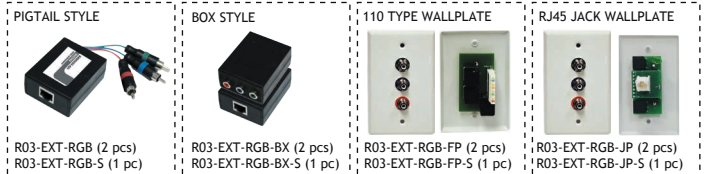

PART NUMBER	DESCRIPTION	1-4	5-9	10+
R03-EXT-RWY	RJ45 Pigtail Style (2pc)	\$34.77	33.68	32.60
R03-EXT-RWY-BX	RJ45 Box Style (2pc)	32.22	31.22	30.21
R03-EXT-RWY-FP	110 Type Wallplate (2pc)	32.22	31.22	30.21
R03-EXT-RWY-JP	RJ45 Jack Wallplate (2pc)	33.20	32.16	31.13

SOLD AS INDIVIDUAL UNIT (1 PIECE)

PART NUMBER	DESCRIPTION	1-4	5-9	10+
R03-EXT-RWY-S	RJ45 Pigtail Style (1pc)	\$17.39	16.85	16.31
R03-EXT-RWY-BX-S	RJ45 Box Style (1pc)	16.11	15.61	15.11
R03-EXT-RWY-FP-S	110 Type Wallplate (1pc)	16.11	15.61	15.11
R03-EXT-RWY-JP-S	RJ45 Jack Wallplate (1pc)	16.56	16.04	15.53

COMPONENT VIDEO (RED, GREEN, BLUE)

RESOLUTION: 480p up to 500 feet, 720p up to 400 feet, 1080i up to 350 feet, 1080/24p up to 300 feet, 1080/60p up to 300 feet

SOLD AS SET (2 PIECES)

PART NUMBER	DESCRIPTION	1-4	5-9	10+
R03-EXT-RGB	RJ45 Pigtail Style (2pc)	\$34.77	33.68	32.60
R03-EXT-RGB-BX	RJ45 Box Style (2pc)	32.22	31.22	30.21
R03-EXT-RGB-FP	110 Type Wallplate (2pc)	32.22	31.22	30.21
R03-EXT-RGB-JP	RJ45 Jack Wallplate (2pc)	33.20	32.16	31.13