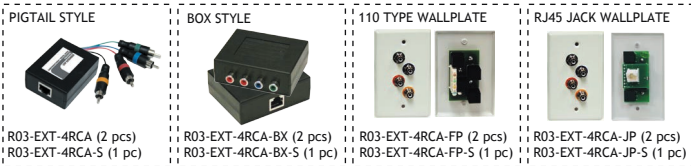

SOLD AS SET (2 PIECES)

PART NUMBER	DESCRIPTION	1-4	5-9	10+
R03-EXT-4RCA	RJ45 Pigtail Style (2pc)	$39.86	38.61	37.37
R03-EXT-4RCA-BX	RJ45 Box Style (2pc)	38.16	36.97	35.78
R03-EXT-4RCA-FP	110 Type Wallplate (2pc)	38.16	36.97	35.78
R03-EXT-4RCA-JP	RJ45 Jack Wallplate (2pc)	40.00	38.75	37.50

SOLD AS INDIVIDUAL UNIT (1 PIECE)

PART NUMBER	DESCRIPTION	1-4	5-9	10+
R03-EXT-4RCA-S	RJ45 Pigtail Style (1pc)	$19.94	19.31	18.69
R03-EXT-4RCA-BX-S	RJ45 Box Style (1pc)	19.09	18.49	17.90
R03-EXT-4RCA-FP-S	110 Type Wallplate (1pc)	19.09	18.49	17.90
R03-EXT-4RCA-JP-S	RJ45 Jack Wallplate (1pc)	19.60	18.99	18.38

COMPONENT VIDEO (RED, GREEN, BLUE) + STEREO AUDIO (RED, WHITE)

RESOLUTION: 480p up to 500 feet, 720p up to 400 feet, 1080i up to 350 feet, 1080/24p up to 300 feet, 1080/60p up to 300 feet