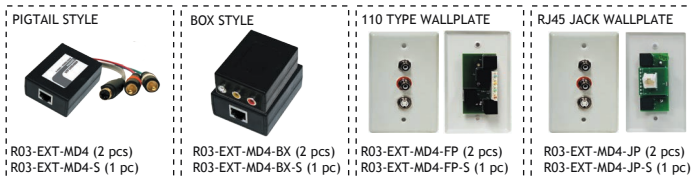

S-VIDEO (MINI DIN 4) + STEREO AUDIO (WHITE, RED)

RESOLUTION: 480p up to 500 feet

SOLD AS SET (2 PIECES)

PART NUMBER	DESCRIPTION	1-4	5-9	10+
R03-EXT-MD4	RJ45 Pigtail Style (2pc)	$39.86	38.61	37.37
R03-EXT-MD4-BX	RJ45 Box Style (2pc)	38.16	36.97	35.78
R03-EXT-MD4-FP	110 Type Wallplate (2pc)	38.16	36.97	35.78
R03-EXT-MD4-JP	RJ45 Jack Wallplate (2pc)	40.00	38.75	37.50

SOLD AS INDIVIDUAL UNIT (1 PIECE)

PART NUMBER	DESCRIPTION	1-4	5-9	10+
R03-EXT-MD4-S	RJ45 Pigtail Style (1pc)	$19.94	19.31	18.69
R03-EXT-MD4-BX-S	RJ45 Box Style (1pc)	19.09	18.49	17.90
R03-EXT-MD4-FP-S	110 Type Wallplate (1pc)	19.09	18.49	17.90
R03-EXT-MD4-JP-S	RJ45 Jack Wallplate (1pc)	19.60	18.99	18.38

COMPONENT VIDEO (RED, GREEN, BLUE) BNC STYLE

RESOLUTION: 480p up to 500 feet, 720p up to 400 feet, 1080i up to 350 feet, 1080/24p up to 300 feet, 1080/60p up to 300 feet