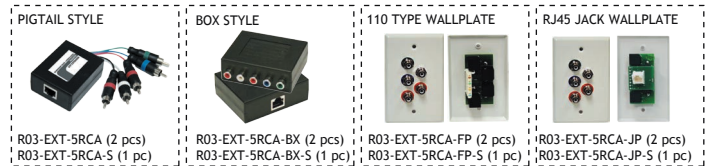

SOLD AS SET (2 PIECES)

PART NUMBER	DESCRIPTION	1-4	5-9	10+
R03-EXT-5RCA	RJ45 Pigtail Style (2pc)	$39.86	38.61	37.37
R03-EXT-5RCA-BX	RJ45 Box Style (2pc)	38.16	36.97	35.78
R03-EXT-5RCA-FP	110 Type Wallplate (2pc)	38.16	36.97	35.78
R03-EXT-5RCA-JP	RJ45 Jack Wallplate (2pc)	40.00	38.75	37.50

SOLD AS INDIVIDUAL UNIT (1 PIECE)

PART NUMBER	DESCRIPTION	1-4	5-9	10+
R03-EXT-5RCA-S	RJ45 Pigtail Style (1pc)	$19.94	19.31	18.69
R03-EXT-5RCA-BX-S	RJ45 Box Style (1pc)	19.09	18.49	17.90
R03-EXT-5RCA-FP-S	110 Type Wallplate (1pc)	19.09	18.49	17.90
R03-EXT-5RCA-JP-S	RJ45 Jack Wallplate (1pc)	19.60	18.99	18.38