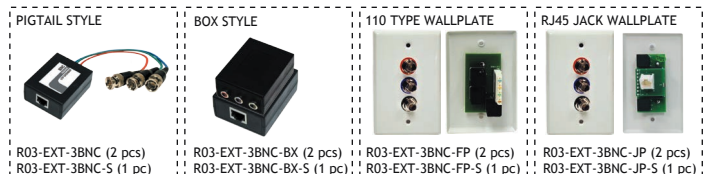

SOLD AS SET (2 PIECES)

PART NUMBER	DESCRIPTION	1-4	5-9	10+
R03-EXT-3BNC	RJ45 Pigtail Style (2pc)	$34.77	33.68	32.60
R03-EXT-3BNC-BX	RJ45 Box Style (2pc)	32.22	31.22	30.21
R03-EXT-3BNC-FP	110 Type Wallplate (2pc)	32.22	31.22	30.21
R03-EXT-3BNC-JP	RJ45 Jack Wallplate (2pc)	33.20	32.16	31.13

SOLD AS INDIVIDUAL UNIT (1 PIECE)

PART NUMBER	DESCRIPTION	1-4	5-9	10+
R03-EXT-3BNC-S	RJ45 Pigtail Style (1pc)	$17.39	16.85	16.31
R03-EXT-3BNC-BX-S	RJ45 Box Style (1pc)	16.11	15.61	15.11
R03-EXT-3BNC-FP-S	110 Type Wallplate (1pc)	16.11	15.61	15.11
R03-EXT-3BNC-JP-S	RJ45 Jack Wallplate (1pc)	16.56	16.04	15.53

RESOLUTION: 480p up to 500 feet, 720p up to 400 feet, 1080i up to 350 feet, 1080/24p up to 300 feet, 1080/60p up to 300 feet

RESOLUTION: 480p up to 500 feet