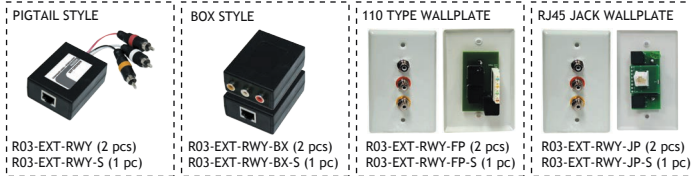

### SOLD AS SET (2 PIECES)

PART NUMBER	DESCRIPTION	1-4	5-9	10+
R03-EXT-RWY	RJ45 Pigtail Style (2pc)	\$34.77	33.68	32.60
R03-EXT-RWY-BX	RJ45 Box Style (2pc)	32.22	31.22	30.21
R03-EXT-RWY-FP	110 Type Wallplate (2pc)	32.22	31.22	30.21
R03-EXT-RWY-JP	RJ45 Jack Wallplate (2pc)	33.20	32.16	31.13