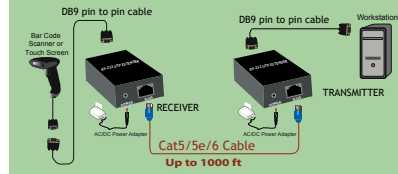

KVM/UM UTP EXTENDER OVER ONE CAT5e/6 CABLE

Provides convenient dual access for KVM console for distance up to **500 feet** apart with resolutions up to 1920x1440@60Hz

KVM UTP EXTENDER SET (R07-EXT-C5E)

INCLUDED IN THE SET: (1) screwdriver, (2) power adapter, (4) mounting brackets

SOLD AS SET (Local and Remote)

PART NUMBER	DESCRIPTION	1-4	5-9	10+
R07-EXT-C5E	KVM Switch UTP Extender over One CAT5e/6 cable	\$168.00	162.75	157.50

RS-232 UTP EXTENDER OVER ONE CAT5e/6 CABLE

Extends RS-232 signal using ONE UTP cable, distance up to **1000 feet**, units are bi-directional, works with scanner and touch screen control.

RS-232 UTP EXTENDER SET (R08-EXT-C5E)

INCLUDED IN THE SET: (2) power adapter

SOLD AS SET (Transmitter and Receiver)

PART NUMBER	1-4	5-9	10+
R08-EXT-C5E	\$38.80	37.59	36.38

AUDIO VIDEO CABLES

2 RCA to 2 RCA Cable - Stereo Audio for Analog/Digital
Cable: Mini Coaxial Cable