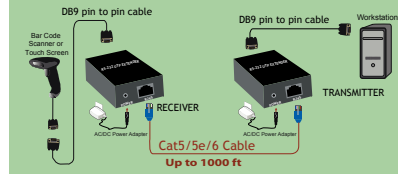

KVM/UM UTP EXTENDER OVER ONE CAT5e/6 CABLE

Provides convenient dual access for KVM console for distance up to **500 feet** apart with resolutions up to 1920x1440@60Hz

KVM UTP EXTENDER SET (R07-EXT-C5E)

INCLUDED IN THE SET: (1) screwdriver, (2) power adapter, (4) mounting brackets

SOLD AS SET (Local and Remote)

| PART NUMBER | DESCRIPTION | 1-4 | 5-9 | 10+ |
|-------------|--|----------|--------|--------|
| R07-EXT-C5E | KVM Switch UTP Extender over One CAT5e/6 cable | \$168.00 | 162.75 | 157.50 |

RS-232 UTP EXTENDER OVER ONE CAT5e/6 CABLE

Extends RS-232 signal using ONE UTP cable, distance up to **1000 feet**, units are bi-directional, works with scanner and touch screen control.

RS-232 UTP EXTENDER SET (R08-EXT-C5E)

INCLUDED IN THE SET: (2) power adapter

SOLD AS SET (Transmitter and Receiver)

| PART NUMBER | 1-4 | 5-9 | 10+ |
|-------------|---------|-------|-------|
| R08-EXT-C5E | \$38.80 | 37.59 | 36.38 |

AUDIO VIDEO CABLES