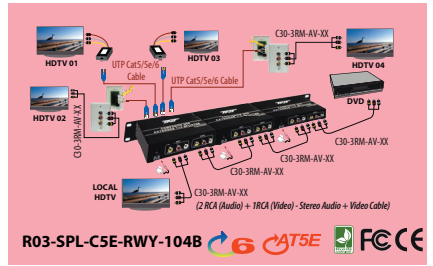

COMPONENT/COMPOSITE VIDEO, STEREO AUDIO UTP EXTENDED 1x4 SPLITTER

COMPOSITE VIDEO (YELLOW) + STEREO AUDIO (WHITE, RED) 1x4 UTP SPLITTER (R03-SPL-C5E-RWY-104B)

Cascadable up to 3 splitters using RWY cables, connects a total of 12 remote displays and 1 local display
RESOLUTION: 480p up to 500 feet

COMPONENT VIDEO (RED, GREEN, BLUE) + STEREO AUDIO (WHITE, RED) 1x4 UTP SPLITTER (R03-SPL-C5E-5RCA-104B)

Cascadable up to 3 splitters using 5RCA cables, connects a total of 12 remote displays and 1 local display
RESOLUTION: 480p up to 500 feet, 720p up to 400 feet, 1080i up to 350 feet, 1080/24p up to 300 feet, 1080/60p up to 300 feet

R03-SPL-C5E-RWY-104B CAT5E FCE

SPLITTER TRANSMITTER (Please order Receiver for the Splitter/Transmitter to work)

| PART NUMBER | DESCRIPTION | 1-4 | 5-9 | 10+ |
|-----------------------|---|---------|-------|-------|
| R03-SPL-C5E-RWY-104B | Composite Video + Stereo Audio 1x4 UTP Splitter, Cascadable | \$65.60 | 63.55 | 61.50 |
| R03-SPL-C5E-5RCA-104B | Component Video + Stereo Audio 1x4 UTP Splitter, Cascadable | 92.80 | 89.90 | 87.00 |
| R02-SPL-PANEL | 1U 19" Rack Mountable Panel, fits up to 3 splitters | 30.40 | 29.45 | 28.50 |

RS-232 UTP EXTENDER OVER ONE CAT5e/6 CABLE

Extends RS-232 signal using ONE UTP cable, distance up to **1000 feet**, units are bi-directional, works with scanner and touch screen control.

RS-232 UTP EXTENDER SET (R08-EXT-C5E)