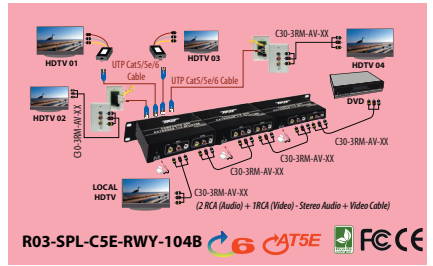

COMPONENT/COMPOSITE VIDEO, STEREO AUDIO UTP EXTENDED 1x4 SPLITTER

COMPOSITE VIDEO (YELLOW) + STEREO AUDIO (WHITE, RED) 1x4 UTP SPLITTER (R03-SPL-C5E-RWY-104B)

Cascadable up to 3 splitters using RWY cables, connects a total of 12 remote displays and 1 local display
RESOLUTION: 480p up to 500 feet

COMPONENT VIDEO (RED, GREEN, BLUE) + STEREO AUDIO (WHITE, RED) 1x4 UTP SPLITTER (R03-SPL-C5E-5RCA-104B)

Cascadable up to 3 splitters using 5RCA cables, connects a total of 12 remote displays and 1 local display
RESOLUTION: 480p up to 500 feet, 720p up to 400 feet, 1080i up to 350 feet, 1080/24p up to 300 feet, 1080/60p up to 300 feet

R03-SPL-C5E-RWY-104B CAT5E FCE

SPLITTER TRANSMITTER (Please order Receiver for the Splitter/Transmitter to work)

PART NUMBER	DESCRIPTION	1-4	5-9	10+
R03-SPL-C5E-RWY-104B	Composite Video + Stereo Audio 1x4 UTP Splitter, Cascadable	\$65.60	63.55	61.50
R03-SPL-C5E-5RCA-104B	Component Video + Stereo Audio 1x4 UTP Splitter, Cascadable	92.80	89.90	87.00
R02-SPL-PANEL	1U 19" Rack Mountable Panel, fits up to 3 splitters	30.40	29.45	28.50

SOLD AS SET (Local and Remote)

PART NUMBER	DESCRIPTION	1-4	5-9	10+
R07-EXT-C5E	KVM Switch UTP Extender over One CAT5e/6 cable	\$168.00	162.75	157.50

RS-232 UTP EXTENDER OVER ONE CAT5e/6 CABLE

Extends RS-232 signal using ONE UTP cable, distance up to **1000 feet**, units are bi-directional, works with scanner and touch screen control.