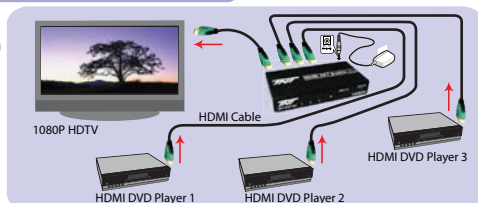

LOCAL HDTV

Full HD 1080/24p

HDMI

CAT5E

FCCE

HDMI SWITCH

- Switch easily between any 2 to 5 HDMI V1.3 sources
- Maintain 480p, 720p, 1080i, 1080/24p and 1080/60p resolutions
- Maintain highest HDMI single link video resolutions
- Maintain highest HDMI digital audio signal
- Connect to HDMI cable to input or output
- Switch inputs with the IR remote control or MANUAL push button
- Automatism search current signal input when turn on product or by controller
- HDCP and HDMI 1.3 version Compliant
- Install within seconds
- Auto power and switching
- Compact enclosure, AC/DC Power Adapter included