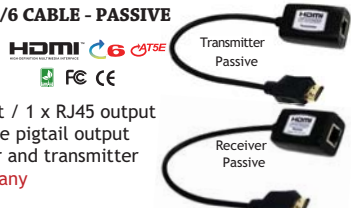

HDMI OVER ONE CAT5e UTP CABLE

HDMI V1.3 EXTENDER OVER ONE CAT5/6 CABLE - ACTIVE

- Extends the transmission distance up to 200ft @1080i or 150ft @1080/60p
- Supports up to 7.1-Channel surround sound audio
- HDMI 1.3 compliant
- HDCP compatible
- Adjustable 8-level EQ control for video quality on receiver & EDID learning ability on transmitter for active application
- Transmitter: 1 x HDMI input / 1 x RJ45 output
- Receiver: 1 x RJ45 input / 1 x HDMI output
- Detachable surface mount bracket included

PART NUMBER	DESCRIPTION	1-4	5-9	10+
R01-EXT-HSL	HDMI Extender over 1x Cat5/6 - Active	\$184.00	178.25	172.50

HDMI V1.3 EXTENDER OVER ONE CAT5/6 CABLE - PASSIVE

- Extends the transmission distance up to 100ft @1080i or 50ft @1080/60p
- HDMI 1.3 compliant
- Transmitter: 1 x HDMI male pigtail input / 1 x RJ45 output
- Receiver: 1 x RJ45 input / 1 x HDMI male pigtail output
- No external power required for receiver and transmitter
- **Not HDCP Compliant. Not working with any HDCP required source.**

PART NUMBER	DESCRIPTION	1-4	5-9	10+
R01-EXT-HSS	HDMI Extender over 1x Cat5/6 - Passive	\$31.84	30.85	29.85

R01-EXT-HSL
ACTIVE

HDMI DVD Player/BluRay

HDMI Cable

Transmitter

UTP Cable
CAT5/5e/6 up to
200 ft @1080i or
150ft @ 1080/60p