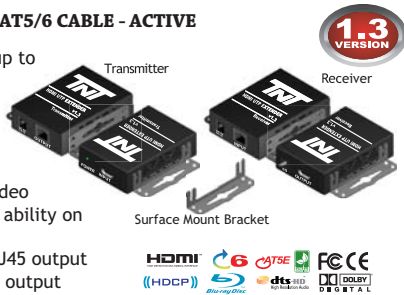

HDMI OVER ONE CAT5e UTP CABLE

HDMI V1.3 EXTENDER OVER ONE CAT5/6 CABLE - ACTIVE

- Extends the transmission distance up to 200ft @1080i or 150ft @1080/60p
- Supports up to 7.1-Channel surround sound audio
- HDMI 1.3 compliant
- HDCP compatible
- Adjustable 8-level EQ control for video quality on receiver & EDID learning ability on transmitter for active application
- Transmitter: 1 x HDMI input / 1 x RJ45 output
- Receiver: 1 x RJ45 input / 1 x HDMI output
- Detachable surface mount bracket included

PART NUMBER	DESCRIPTION	1-4	5-9	10+
R01-EXT-HSL	HDMI Extender over 1x Cat5/6 - Active	\$184.00	178.25	172.50

HDMI V1.3 EXTENDER OVER ONE CAT5/6 CABLE - PASSIVE

- Extends the transmission distance up to 100ft @1080i or 50ft @1080/60p
- HDMI 1.3 compliant
- Transmitter: 1 x HDMI male pigtail input / 1 x RJ45 output
- Receiver: 1 x RJ45 input / 1 x HDMI male pigtail output
- No external power required for receiver and transmitter
- **Not HDCP Compliant. Not working with any HDCP required source.**

PART NUMBER	DESCRIPTION	1-4	5-9	10+
R01-EXT-HSS	HDMI Extender over 1x Cat5/6 - Passive	\$31.84	30.85	29.85

R01-EXT-HSL
ACTIVE

HDMI DVD Player/BluRay

HDMI Cable

Transmitter

UTP Cable
CAT5/5e/6 up to
200 ft @1080i or
150ft @ 1080/60p

ADDITIONAL FEATURES FOR 19" RACK MOUNT PANEL:

- 19 inch 1U panel mountable designed enclosure - easy to manage signal distribution through UTP structure cabling system

PART NUMBER	DESCRIPTION	1-4	5-9	10+
R01-SPL-C5E-104B	HDMI UTP Extended 1x4 Splitter	\$136.00	131.75	127.50
R01-SPL-PANEL	19" 1U Blank Rack Mount Panel	30.40	29.45	28.50
R01-EXT-C5E-RX-FP	HDMI UTP 110 Faceplate Remote	28.80	27.90	27.00
R01-EXT-C5E-RX	HDMI UTP Extender Remote	29.60	28.68	27.75